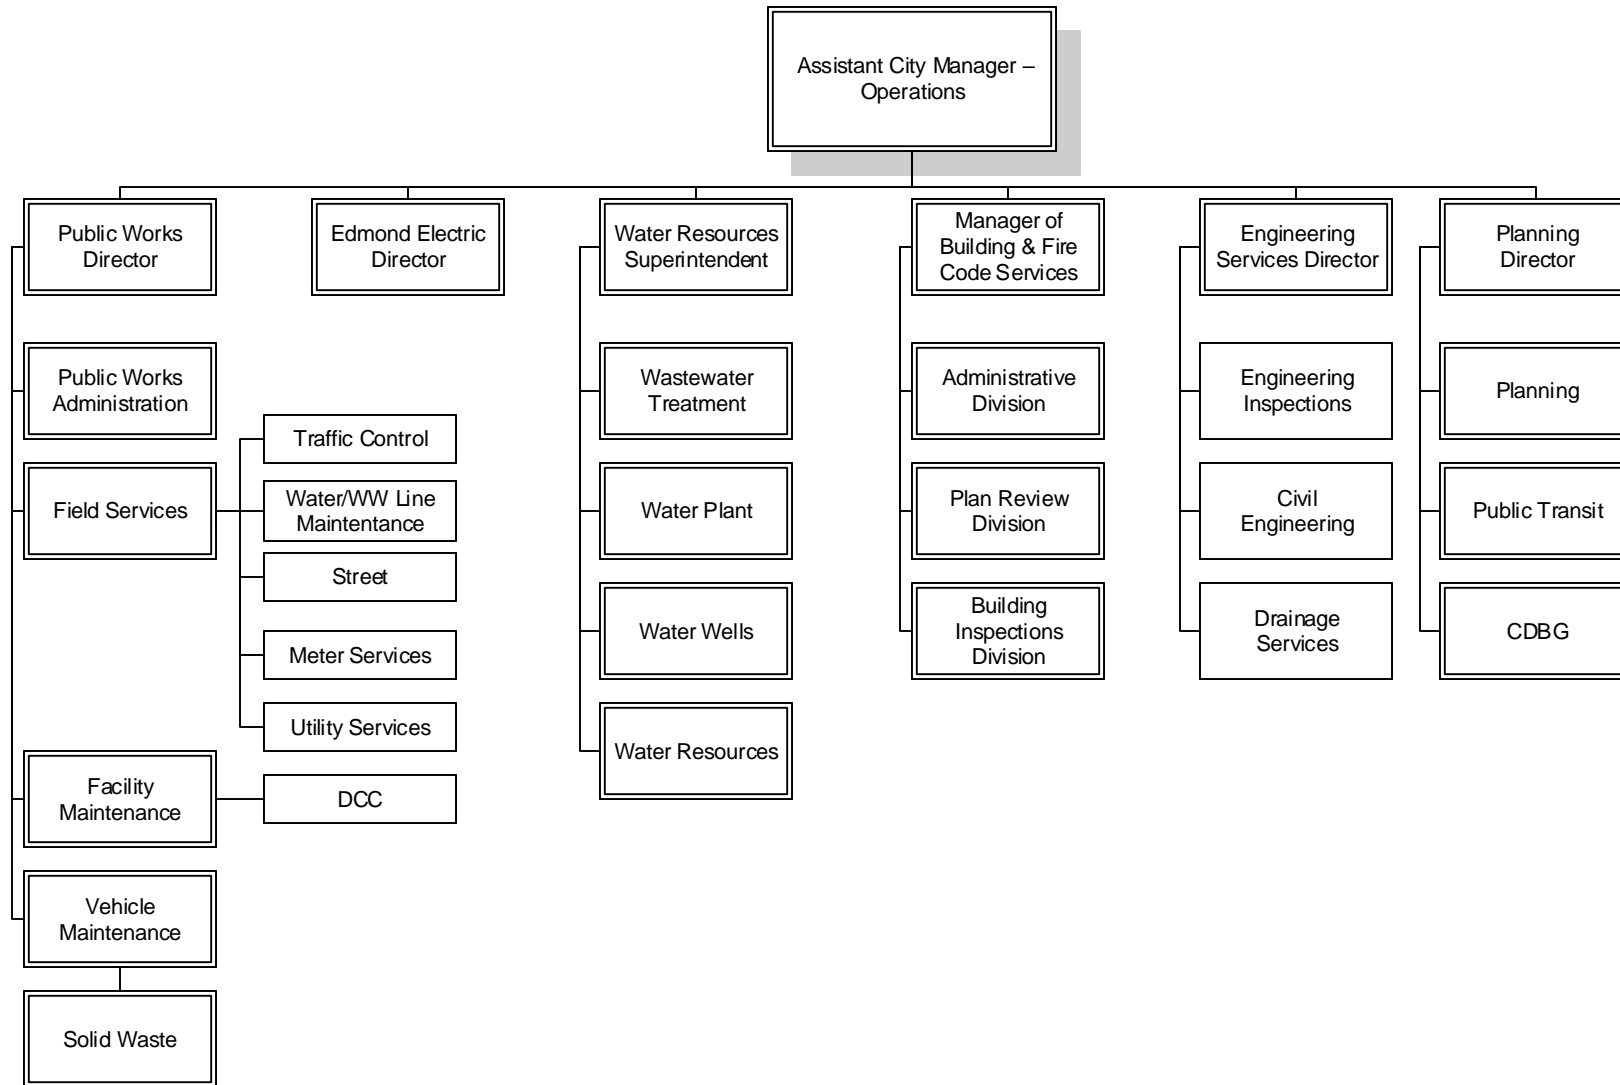

Organizational Charts

FY 2021-2022

Table of Contents

City Wide Departmental Chart.....	1
Assistant City Manager of Administration.....	2
Assistant City Manager of Operations.....	3
Building Services.....	4
City Manager.....	5
City Clerk (Administrative Services).....	6
Community Image.....	7
Court Services.....	8
Edmond Electric.....	9
Emergency Management.....	10
Engineering.....	11
Facility Maintenance.....	12
Field Services.....	13
Financial Services.....	14
Fire.....	15
Human Resources.....	16
Information Technology (IT).....	17
KickingBird Golf.....	18

Table of Contents

Legal Services.....	19
Marketing & Public Relations.....	20
Parks & Recreation Administration.....	21
Parks/Arcadia Lake.....	22
Parks/Maintenance.....	23
Parks/Recreation.....	24
Parks/Senior Center.....	25
Planning/Zoning.....	26
Police.....	27
Public Safety Communications.....	28
Public Works	29
Public Works Administration.....	30
Risk Management.....	31
Solid Waste.....	32
Utility Customer Services.....	33
Vehicle Maintenance/ Fleet Services.....	34
Visit Edmond.....	35
Water Resources.....	36
Central Warehouse.....	37

Assistant City Manager - Administration

Assistant City Manager - Operations

City Manager's Office

Building & Fire Code Services

City Clerk

Community Image

Court Services

Edmond Electric

Risk Management

Solid Waste

Vehicle Maintenance/Fleet Services

Visit Edmond

Water Resources – Water Production

Central Warehouse