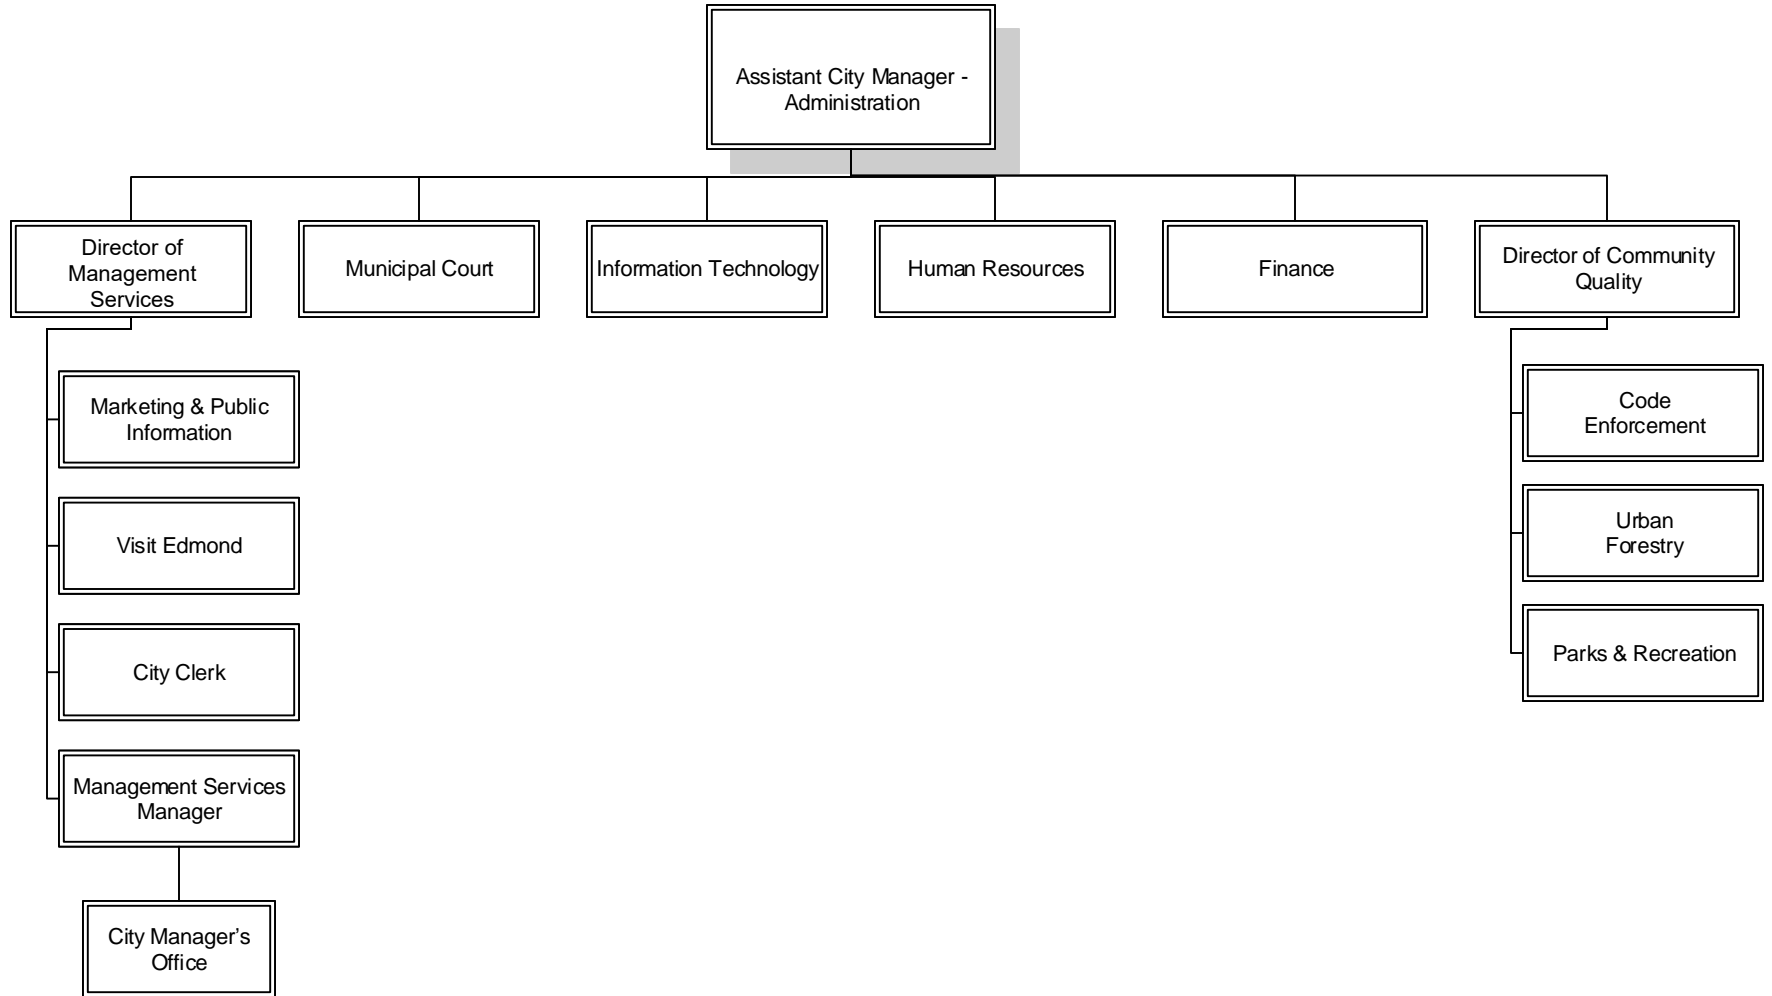

Organizational Charts

FY 2021-2022

Table of Contents

City Wide Departmental Chart.....	1
Assistant City Manager of Administration.....	2
Assistant City Manager of Operations.....	3
Building Services.....	4
City Manager.....	5
City Clerk (Administrative Services).....	6
Community Image.....	7
Court Services.....	8
Edmond Electric.....	9
Emergency Management.....	10
Engineering.....	11
Facility Maintenance.....	12
Field Services.....	13
Financial Services.....	14
Fire.....	15
Human Resources.....	16
Information Technology (IT).....	17
KickingBird Golf.....	18

Table of Contents

Legal Services.....	19
Marketing & Public Relations.....	20
Parks & Recreation Administration.....	21
Parks/Arcadia Lake.....	22
Parks/Maintenance.....	23
Parks/Recreation.....	24
Parks/Senior Center.....	25
Planning/Zoning.....	26
Police.....	27
Public Safety Communications.....	28
Public Works	29
Public Works Administration.....	30
Risk Management.....	31
Solid Waste.....	32
Utility Customer Services.....	33
Vehicle Maintenance/ Fleet Services.....	34
Visit Edmond.....	35
Water Resources.....	36
Central Warehouse.....	37

Assistant City Manager - Administration

Assistant City Manager - Operations

City Manager's Office

Building & Fire Code Services

City Clerk

Community Image

Court Services

Edmond Electric