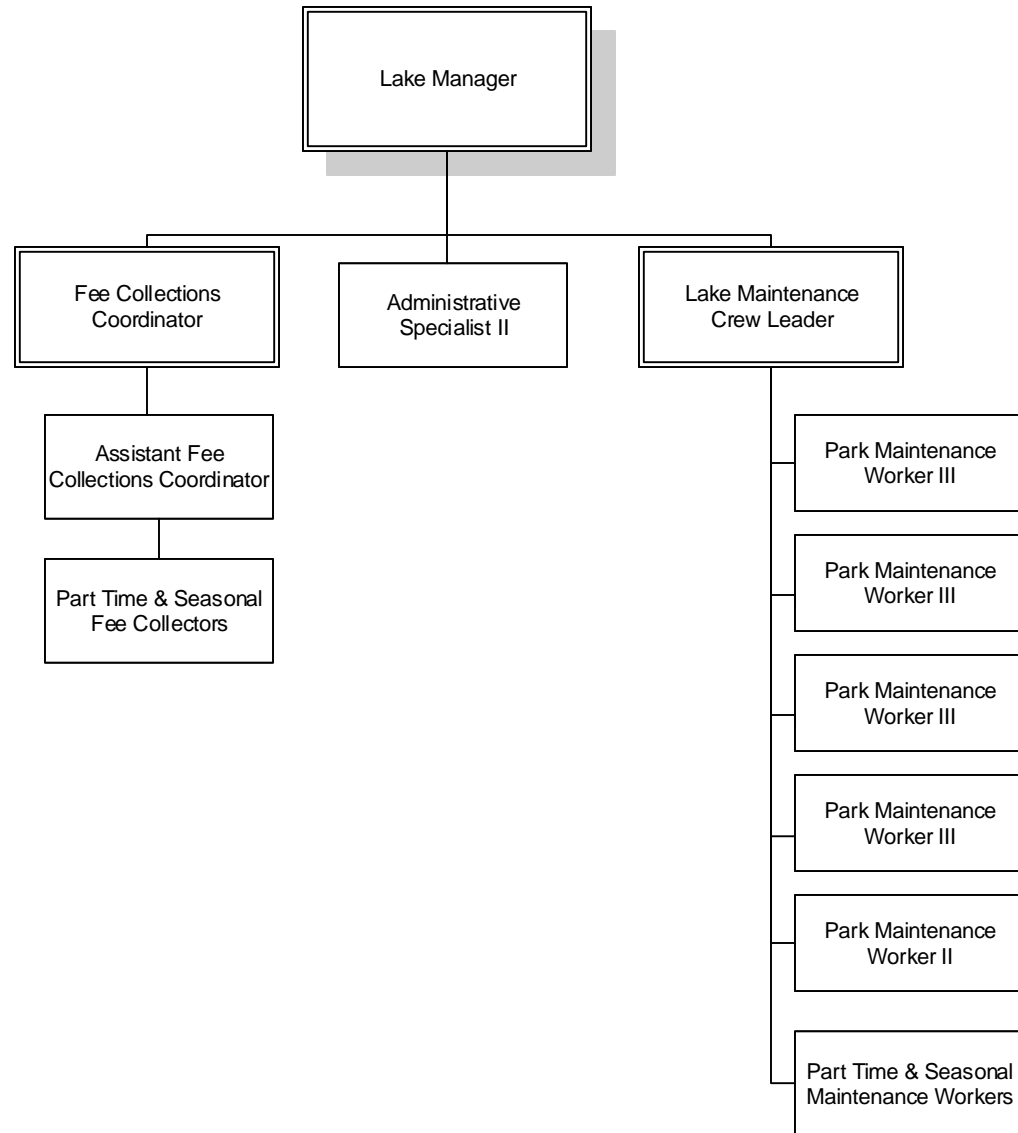

Arcadia Lake