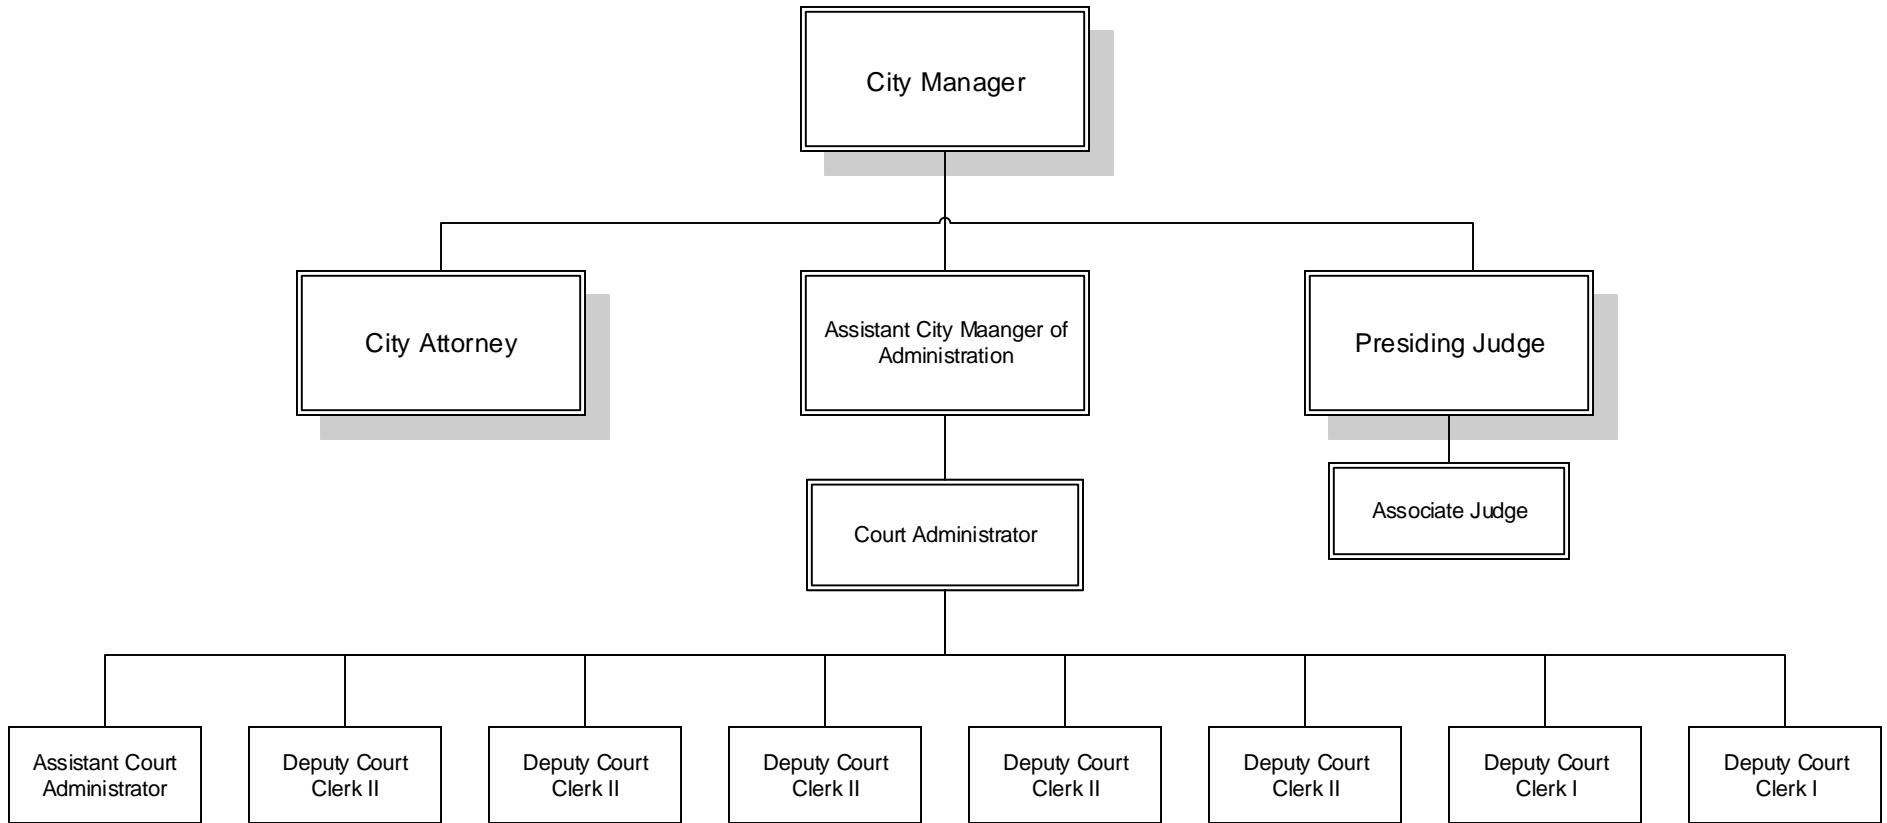

Organizational Charts

FY 2021-2022

Table of Contents

City Wide Departmental Chart.....	1
Assistant City Manager of Administration.....	2
Assistant City Manager of Operations.....	3
Building Services.....	4
City Manager.....	5
City Clerk (Administrative Services).....	6
Community Image.....	7
Court Services.....	8
Edmond Electric.....	9
Emergency Management.....	10
Engineering.....	11
Facility Maintenance.....	12
Field Services.....	13
Financial Services.....	14
Fire.....	15
Human Resources.....	16
Information Technology (IT).....	17
KickingBird Golf.....	18

Assistant City Manager - Administration

Assistant City Manager - Operations

City Manager's Office

Building & Fire Code Services

City Clerk

Community Image

Court Services

Edmond Electric