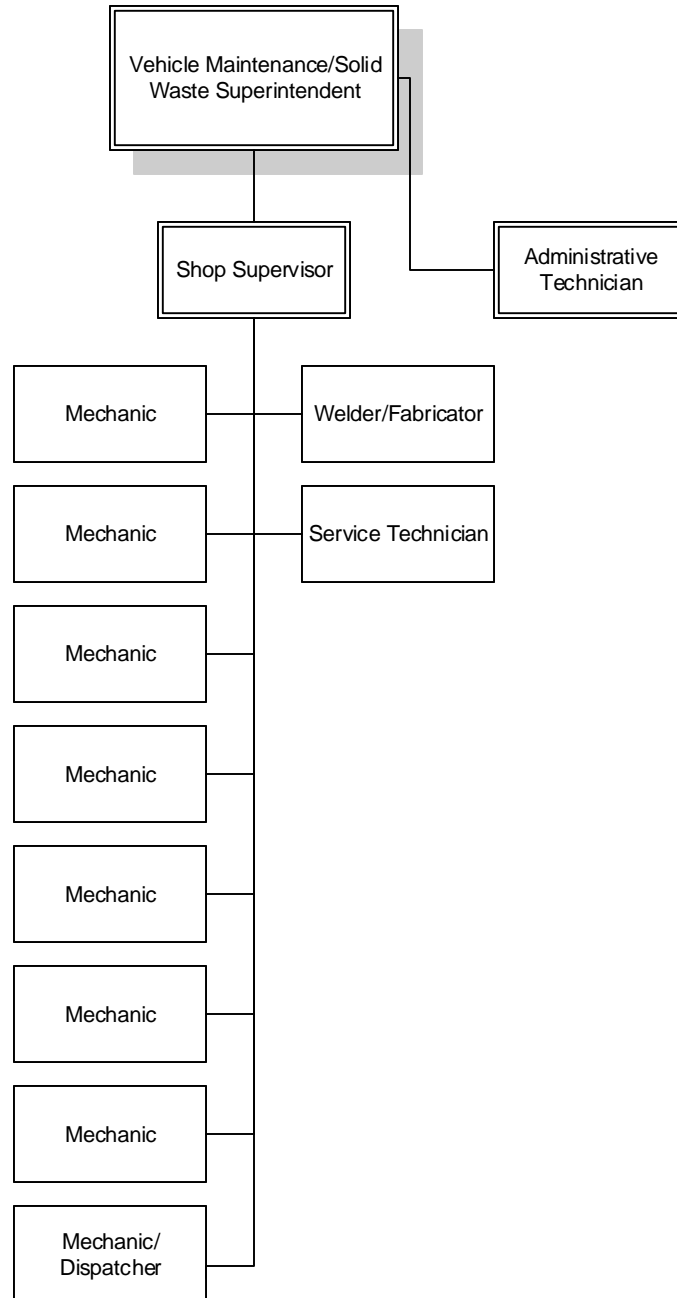

Organizational Charts

FY 2021-2022

Table of Contents

City Wide Departmental Chart.....	1
Assistant City Manager of Administration.....	2
Assistant City Manager of Operations.....	3
Building Services.....	4
City Manager.....	5
City Clerk (Administrative Services).....	6
Community Image.....	7
Court Services.....	8
Edmond Electric.....	9
Emergency Management.....	10
Engineering.....	11
Facility Maintenance.....	12
Field Services.....	13
Financial Services.....	14
Fire.....	15
Human Resources.....	16
Information Technology (IT).....	17
KickingBird Golf.....	18

Risk Management

Solid Waste

Vehicle Maintenance/Fleet Services

Visit Edmond

Water Resources – Water Production

Central Warehouse