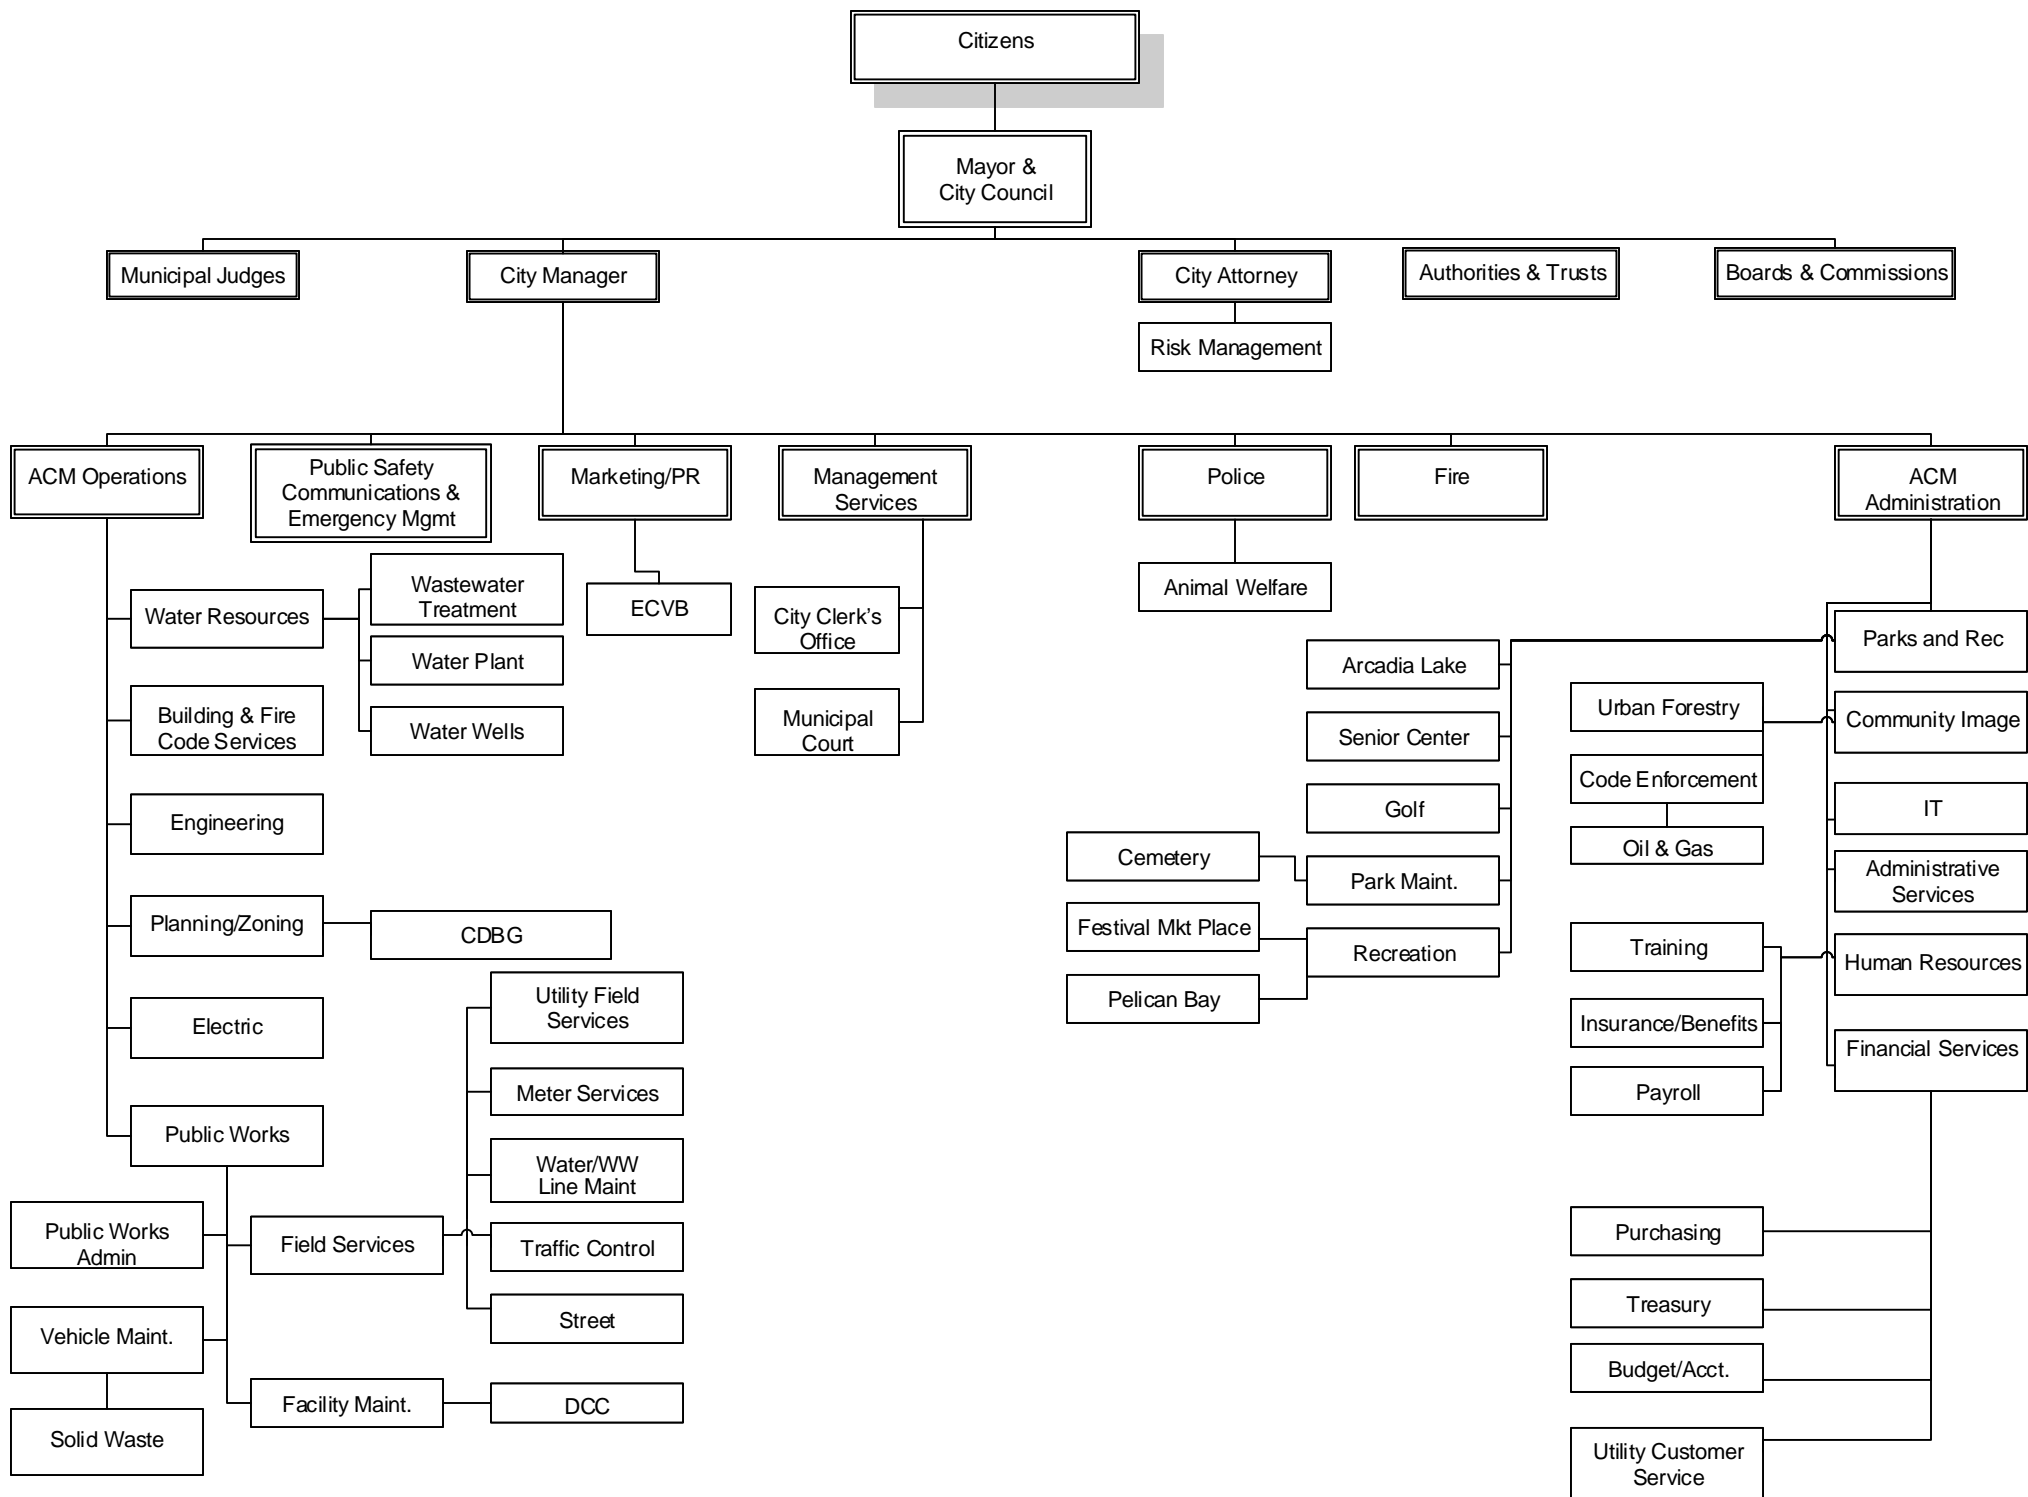

Organizational Charts

FY 2021-2022

Table of Contents

City Wide Departmental Chart.....	1
Assistant City Manager of Administration.....	2
Assistant City Manager of Operations.....	3
Building Services.....	4
City Manager.....	5
City Clerk (Administrative Services).....	6
Community Image.....	7
Court Services.....	8
Edmond Electric.....	9
Emergency Management.....	10
Engineering.....	11
Facility Maintenance.....	12
Field Services.....	13
Financial Services.....	14
Fire.....	15
Human Resources.....	16
Information Technology (IT).....	17
KickingBird Golf.....	18

Table of Contents

Legal Services.....	19
Marketing & Public Relations.....	20
Parks & Recreation Administration.....	21
Parks/Arcadia Lake.....	22
Parks/Maintenance.....	23
Parks/Recreation.....	24
Parks/Senior Center.....	25
Planning/Zoning.....	26
Police.....	27
Public Safety Communications.....	28
Public Works	29
Public Works Administration.....	30
Risk Management.....	31
Solid Waste.....	32
Utility Customer Services.....	33
Vehicle Maintenance/ Fleet Services.....	34
Visit Edmond.....	35
Water Resources.....	36
Central Warehouse.....	37

Parks and Recreation Administration

Arcadia Lake

Senior Center

Planning/Zoning

Police

Public Safety Communications

Public Works

Public Works Administration

Risk Management

Solid Waste

Vehicle Maintenance/Fleet Services

Visit Edmond

Water Resources – Water Production

Central Warehouse