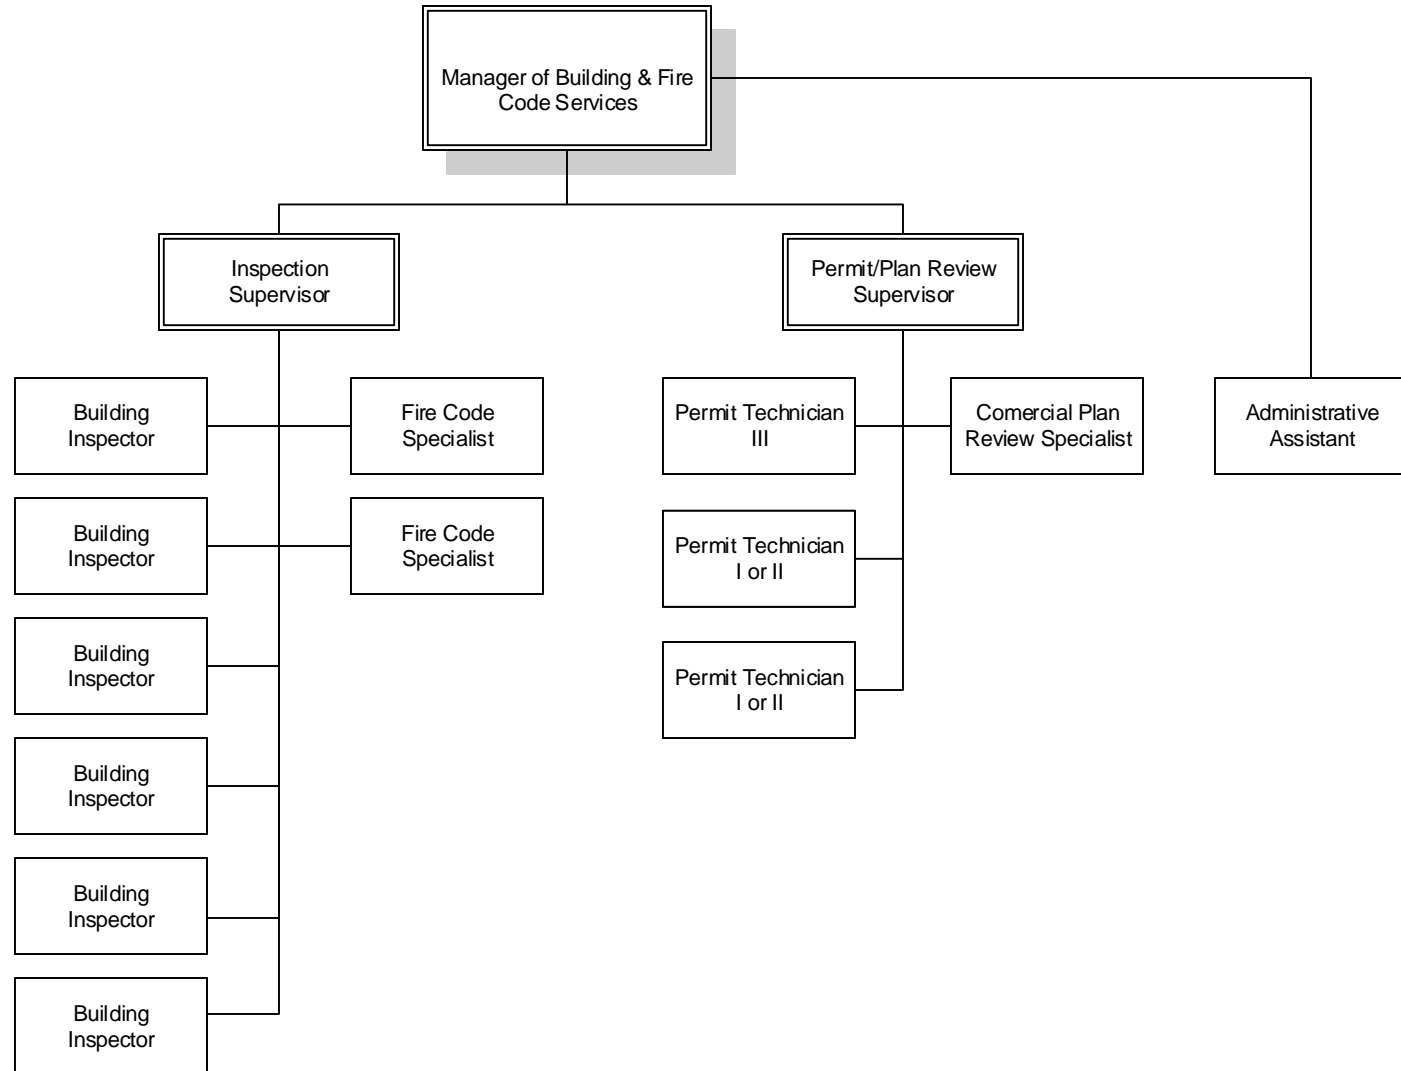

Assistant City Manager - Administration

Assistant City Manager - Operations

City Manager's Office

Building & Fire Code Services

City Clerk

Community Image

Court Services

Edmond Electric