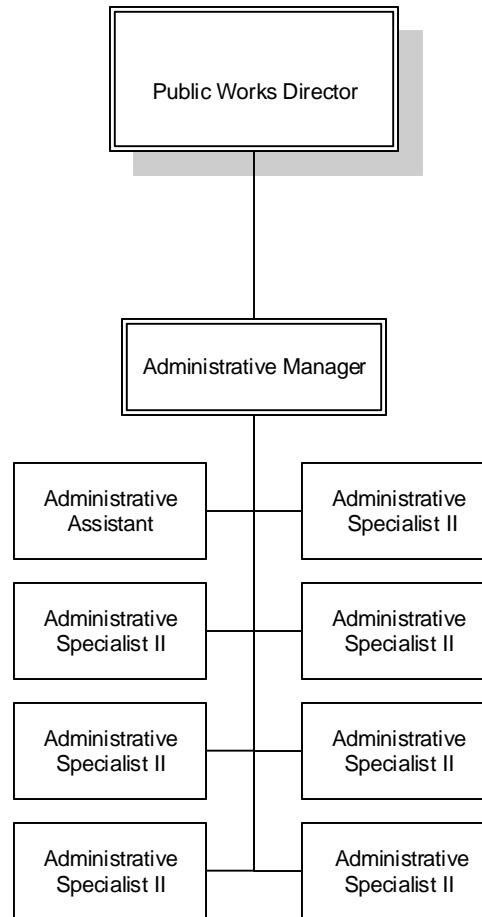

Public Works Administration