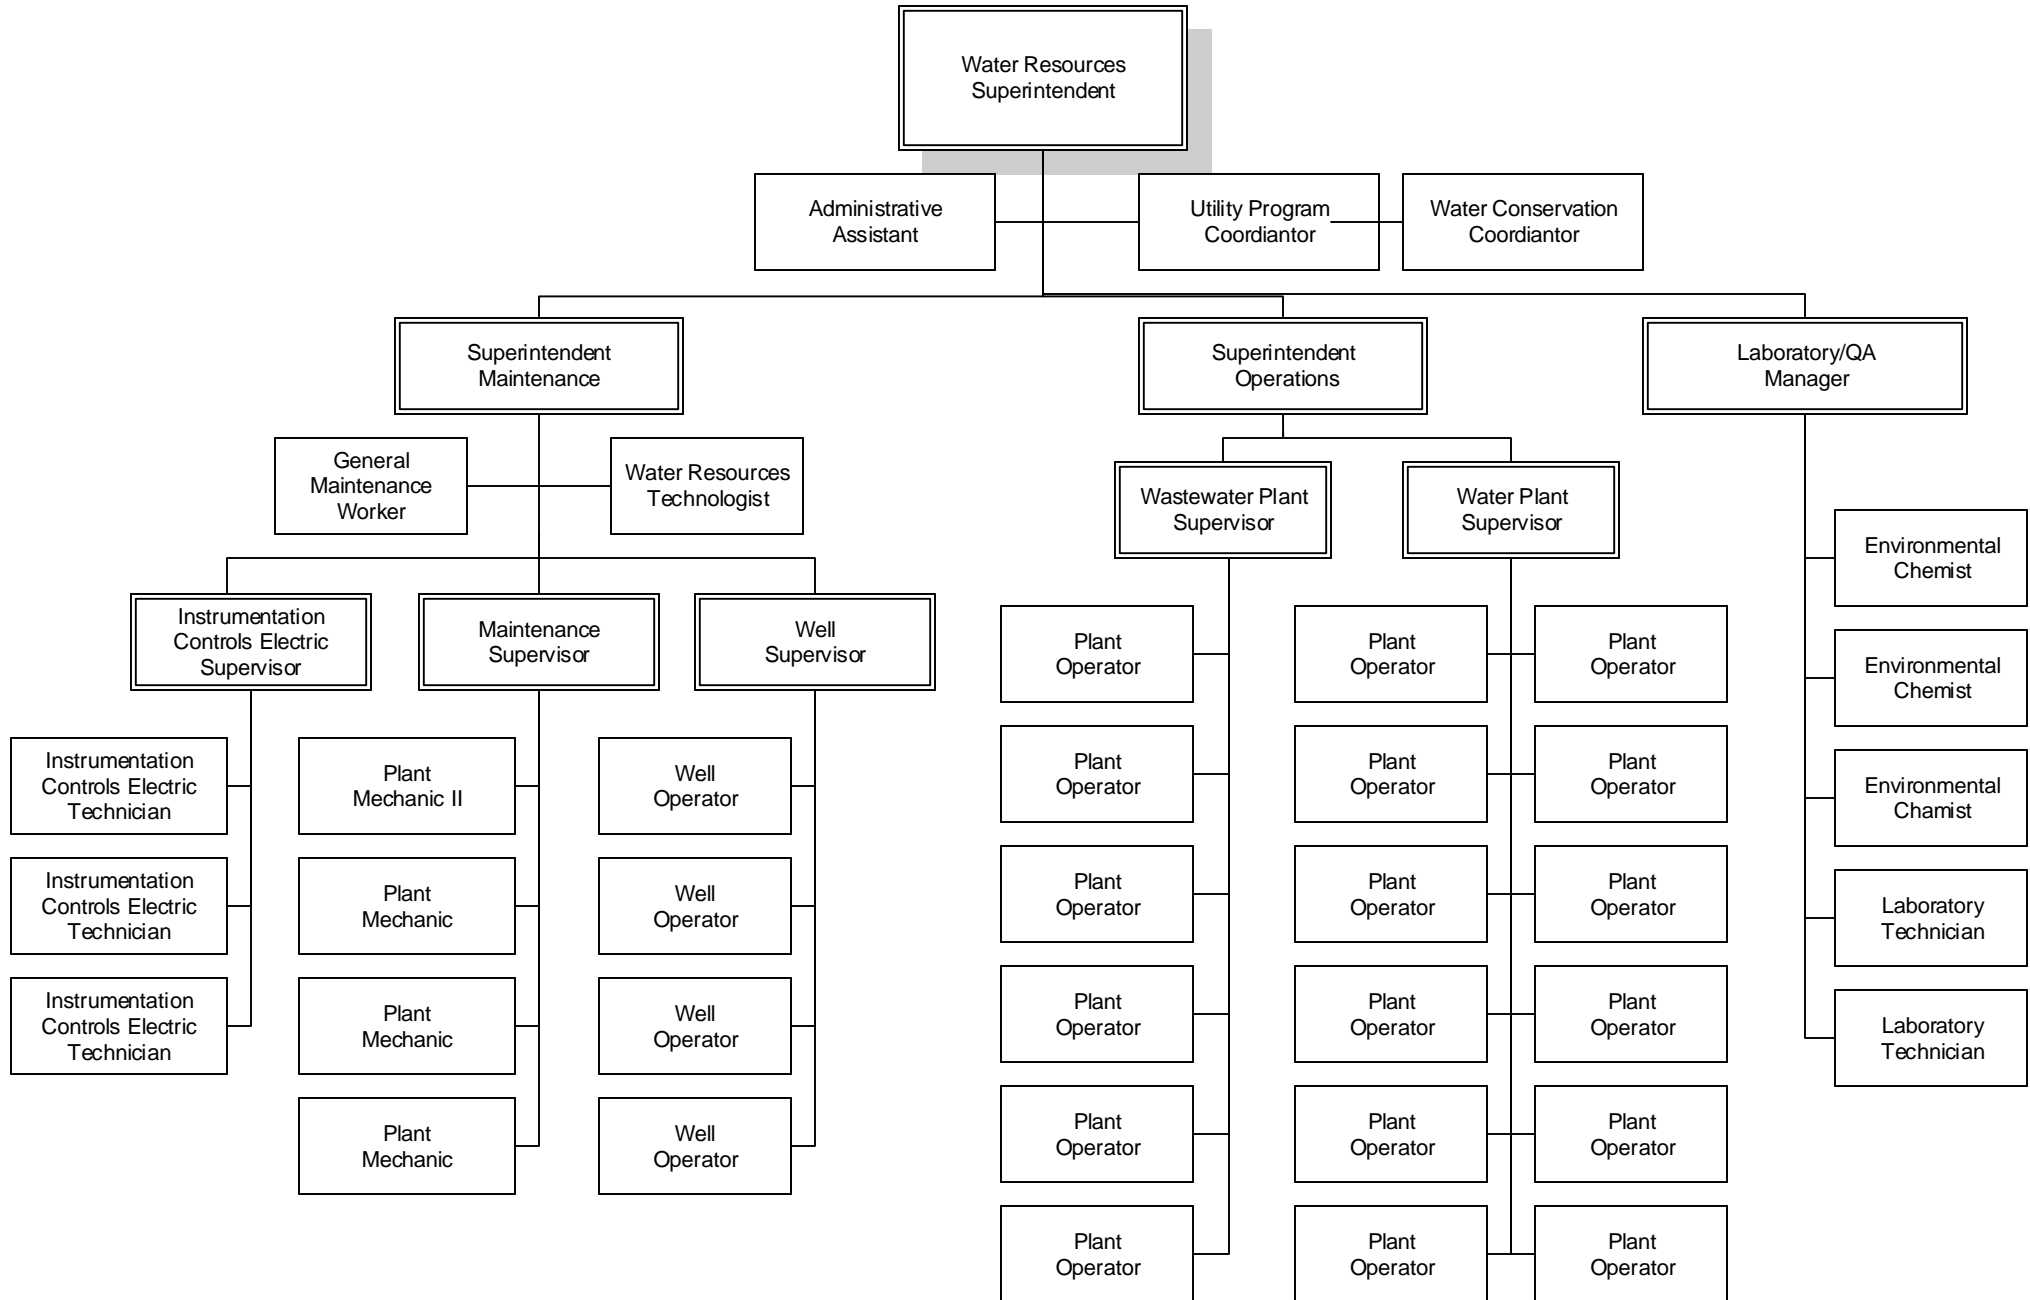

Organizational Charts

FY 2021-2022

Table of Contents

City Wide Departmental Chart.....	1
Assistant City Manager of Administration.....	2
Assistant City Manager of Operations.....	3
Building Services.....	4
City Manager.....	5
City Clerk (Administrative Services).....	6
Community Image.....	7
Court Services.....	8
Edmond Electric.....	9
Emergency Management.....	10
Engineering.....	11
Facility Maintenance.....	12
Field Services.....	13
Financial Services.....	14
Fire.....	15
Human Resources.....	16
Information Technology (IT).....	17
KickingBird Golf.....	18

Risk Management

Solid Waste

Vehicle Maintenance/Fleet Services

Visit Edmond

Water Resources – Water Production

Central Warehouse