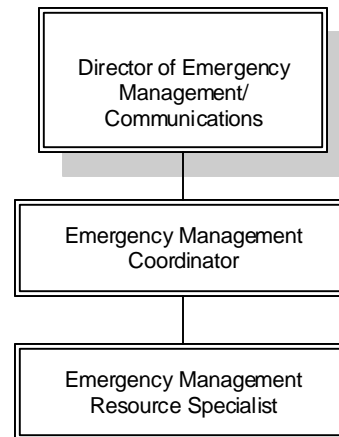

Emergency Management