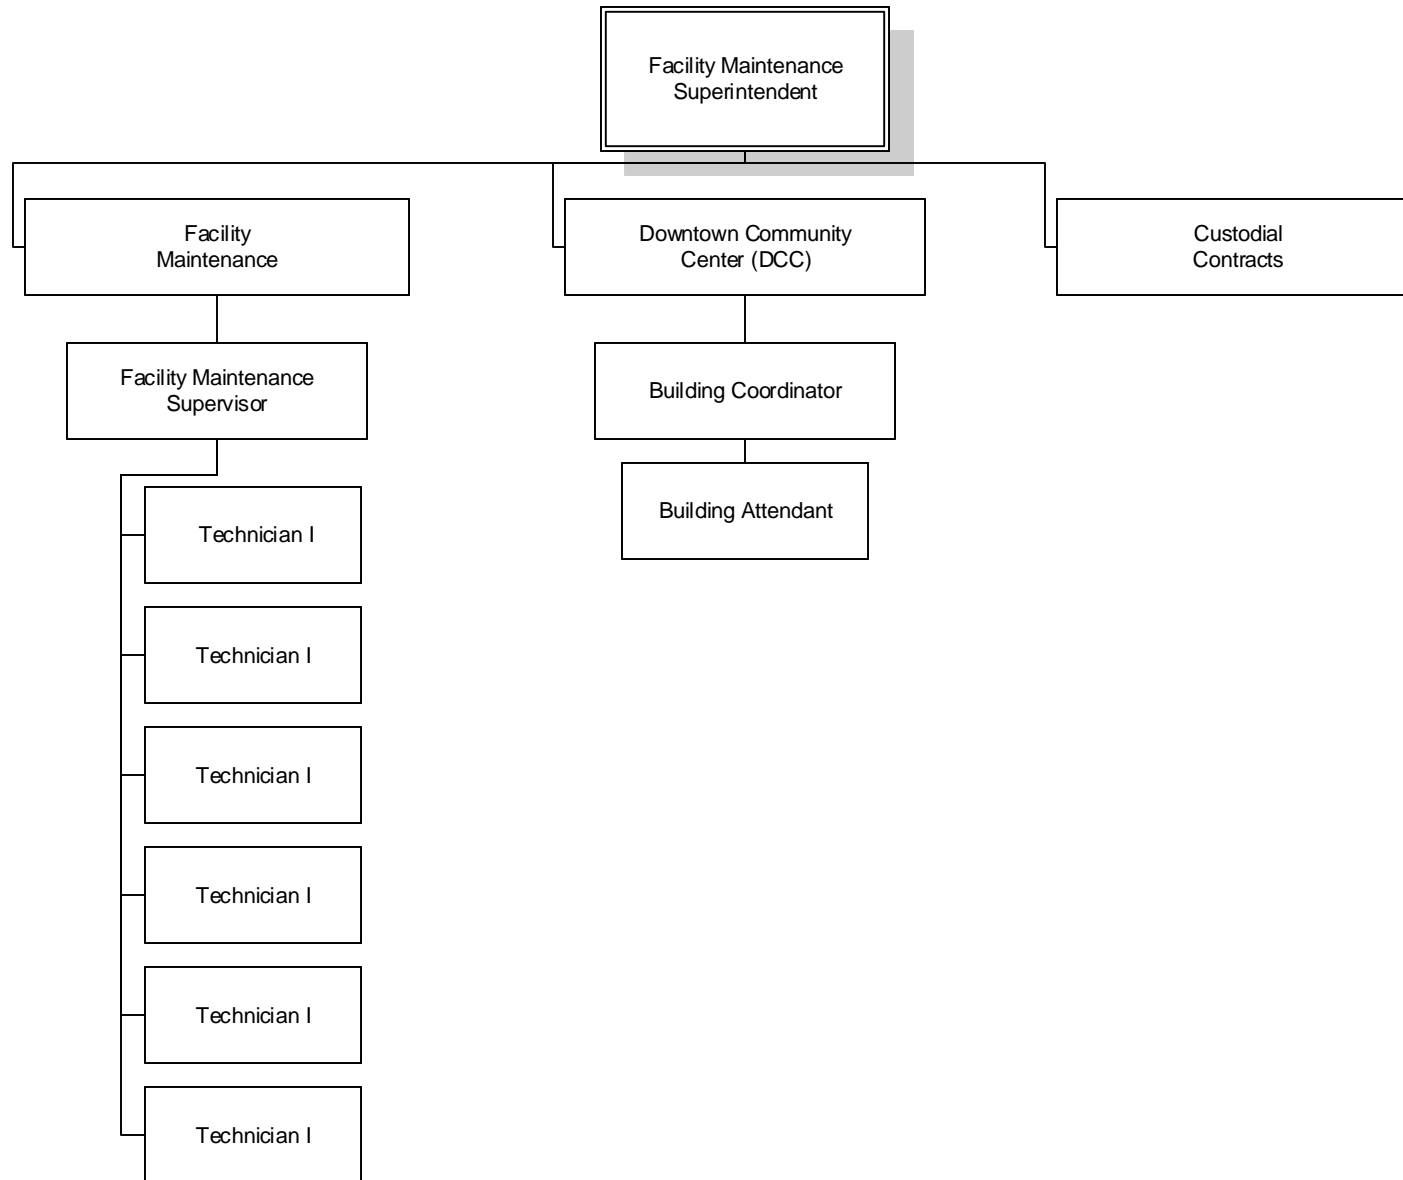

Facility Maintenance