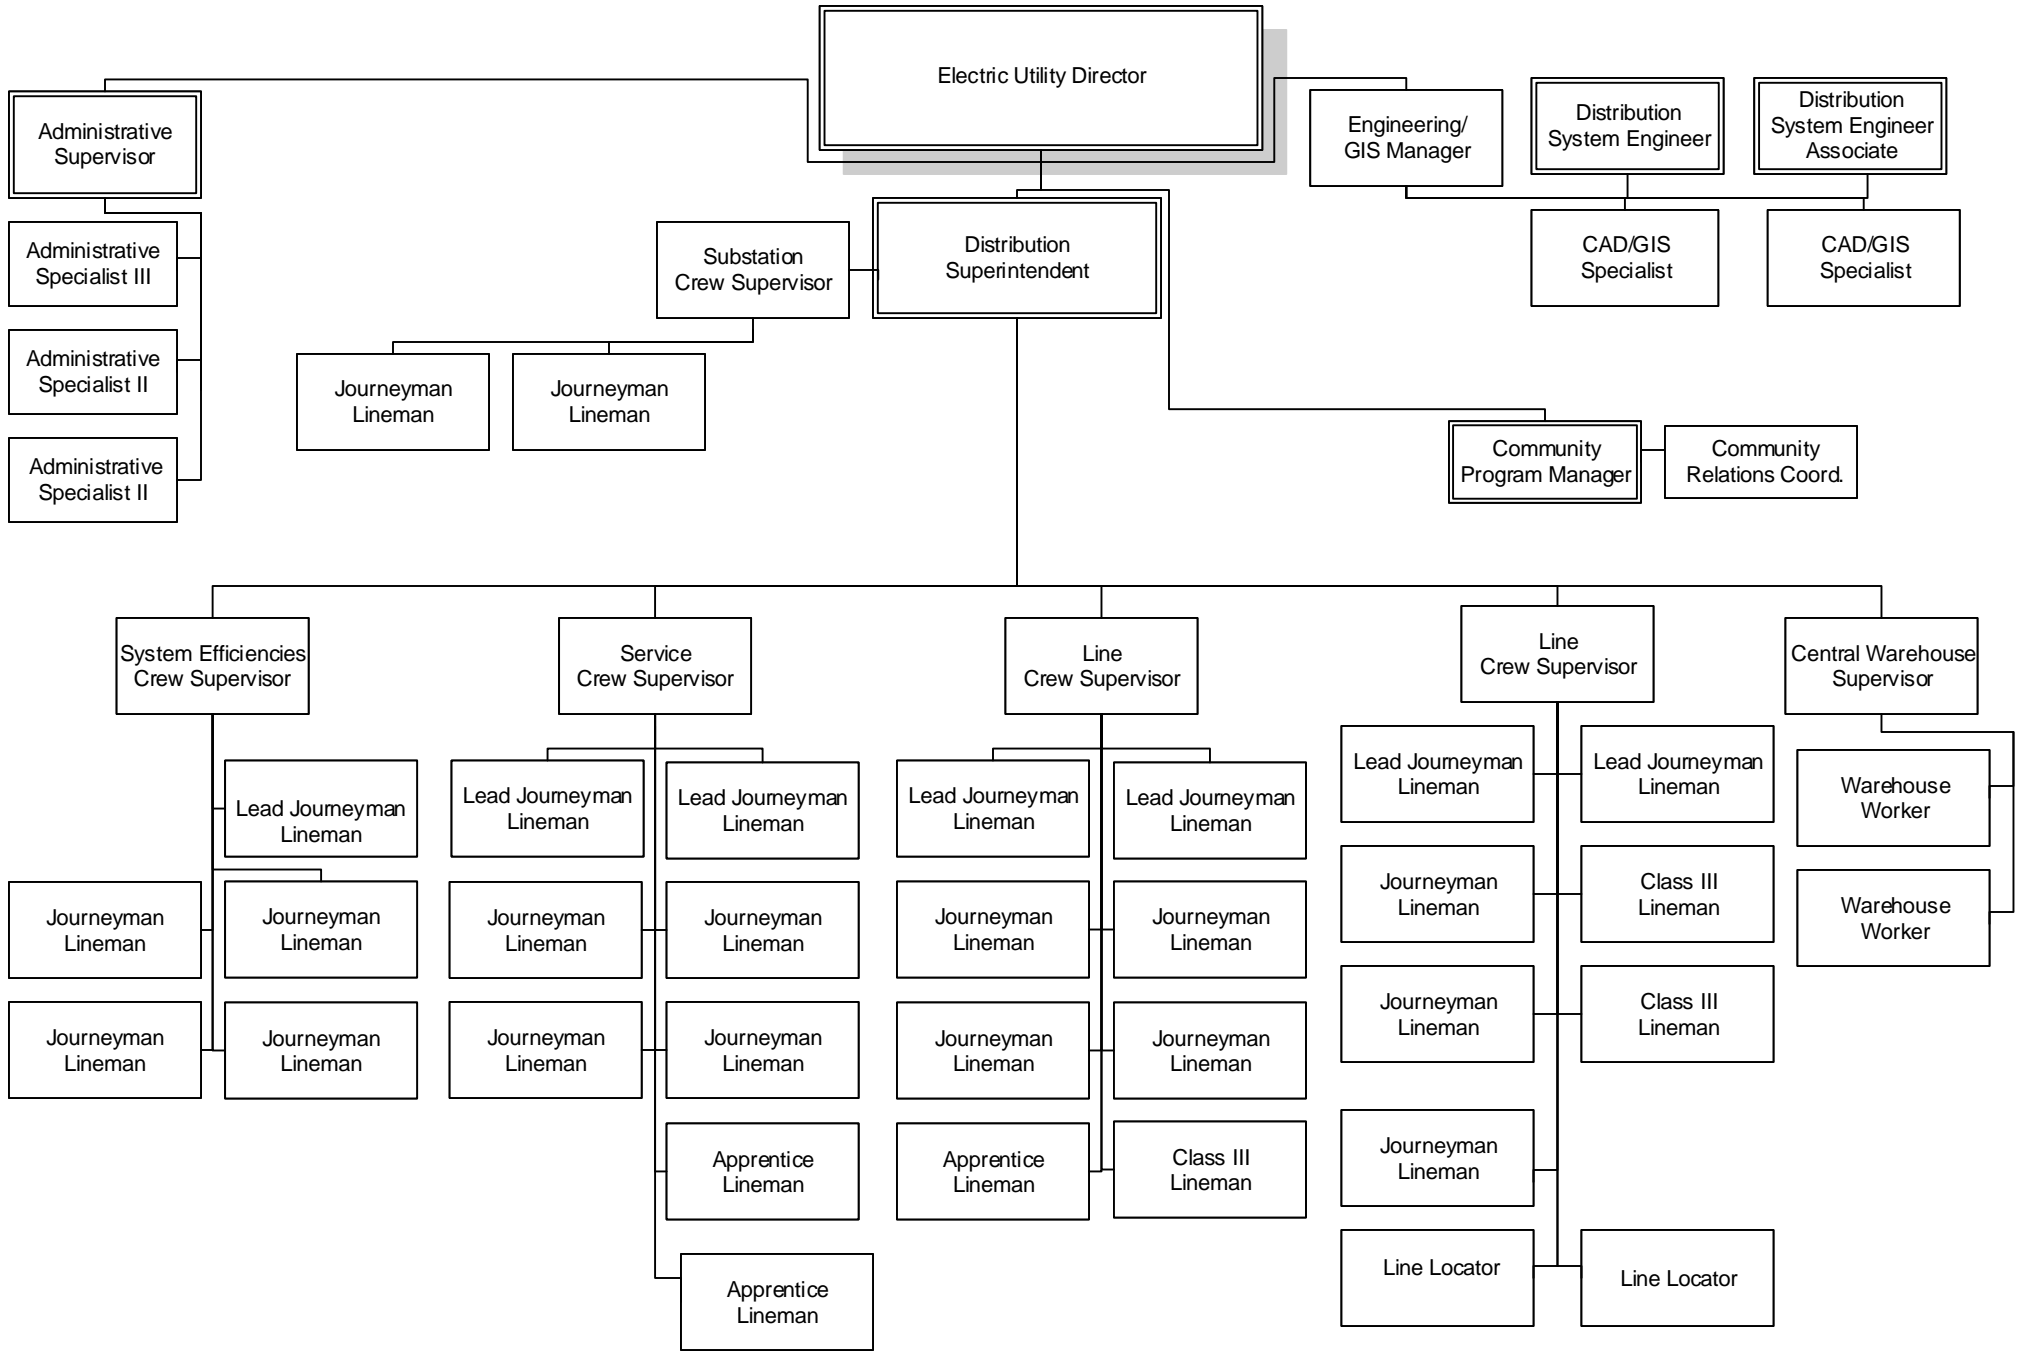

Organizational Charts

FY 2021-2022

Table of Contents

City Wide Departmental Chart.....	1
Assistant City Manager of Administration.....	2
Assistant City Manager of Operations.....	3
Building Services.....	4
City Manager.....	5
City Clerk (Administrative Services).....	6
Community Image.....	7
Court Services.....	8
Edmond Electric.....	9
Emergency Management.....	10
Engineering.....	11
Facility Maintenance.....	12
Field Services.....	13
Financial Services.....	14
Fire.....	15
Human Resources.....	16
Information Technology (IT).....	17
KickingBird Golf.....	18

Table of Contents

Legal Services.....	19
Marketing & Public Relations.....	20
Parks & Recreation Administration.....	21
Parks/Arcadia Lake.....	22
Parks/Maintenance.....	23
Parks/Recreation.....	24
Parks/Senior Center.....	25
Planning/Zoning.....	26
Police.....	27
Public Safety Communications.....	28
Public Works	29
Public Works Administration.....	30
Risk Management.....	31
Solid Waste.....	32
Utility Customer Services.....	33
Vehicle Maintenance/ Fleet Services.....	34
Visit Edmond.....	35
Water Resources.....	36
Central Warehouse.....	37

Assistant City Manager - Administration

Assistant City Manager - Operations

City Manager's Office

Building & Fire Code Services

City Clerk

Community Image

Court Services

Edmond Electric

Risk Management

Solid Waste

Vehicle Maintenance/Fleet Services

Visit Edmond

Water Resources – Water Production

Central Warehouse