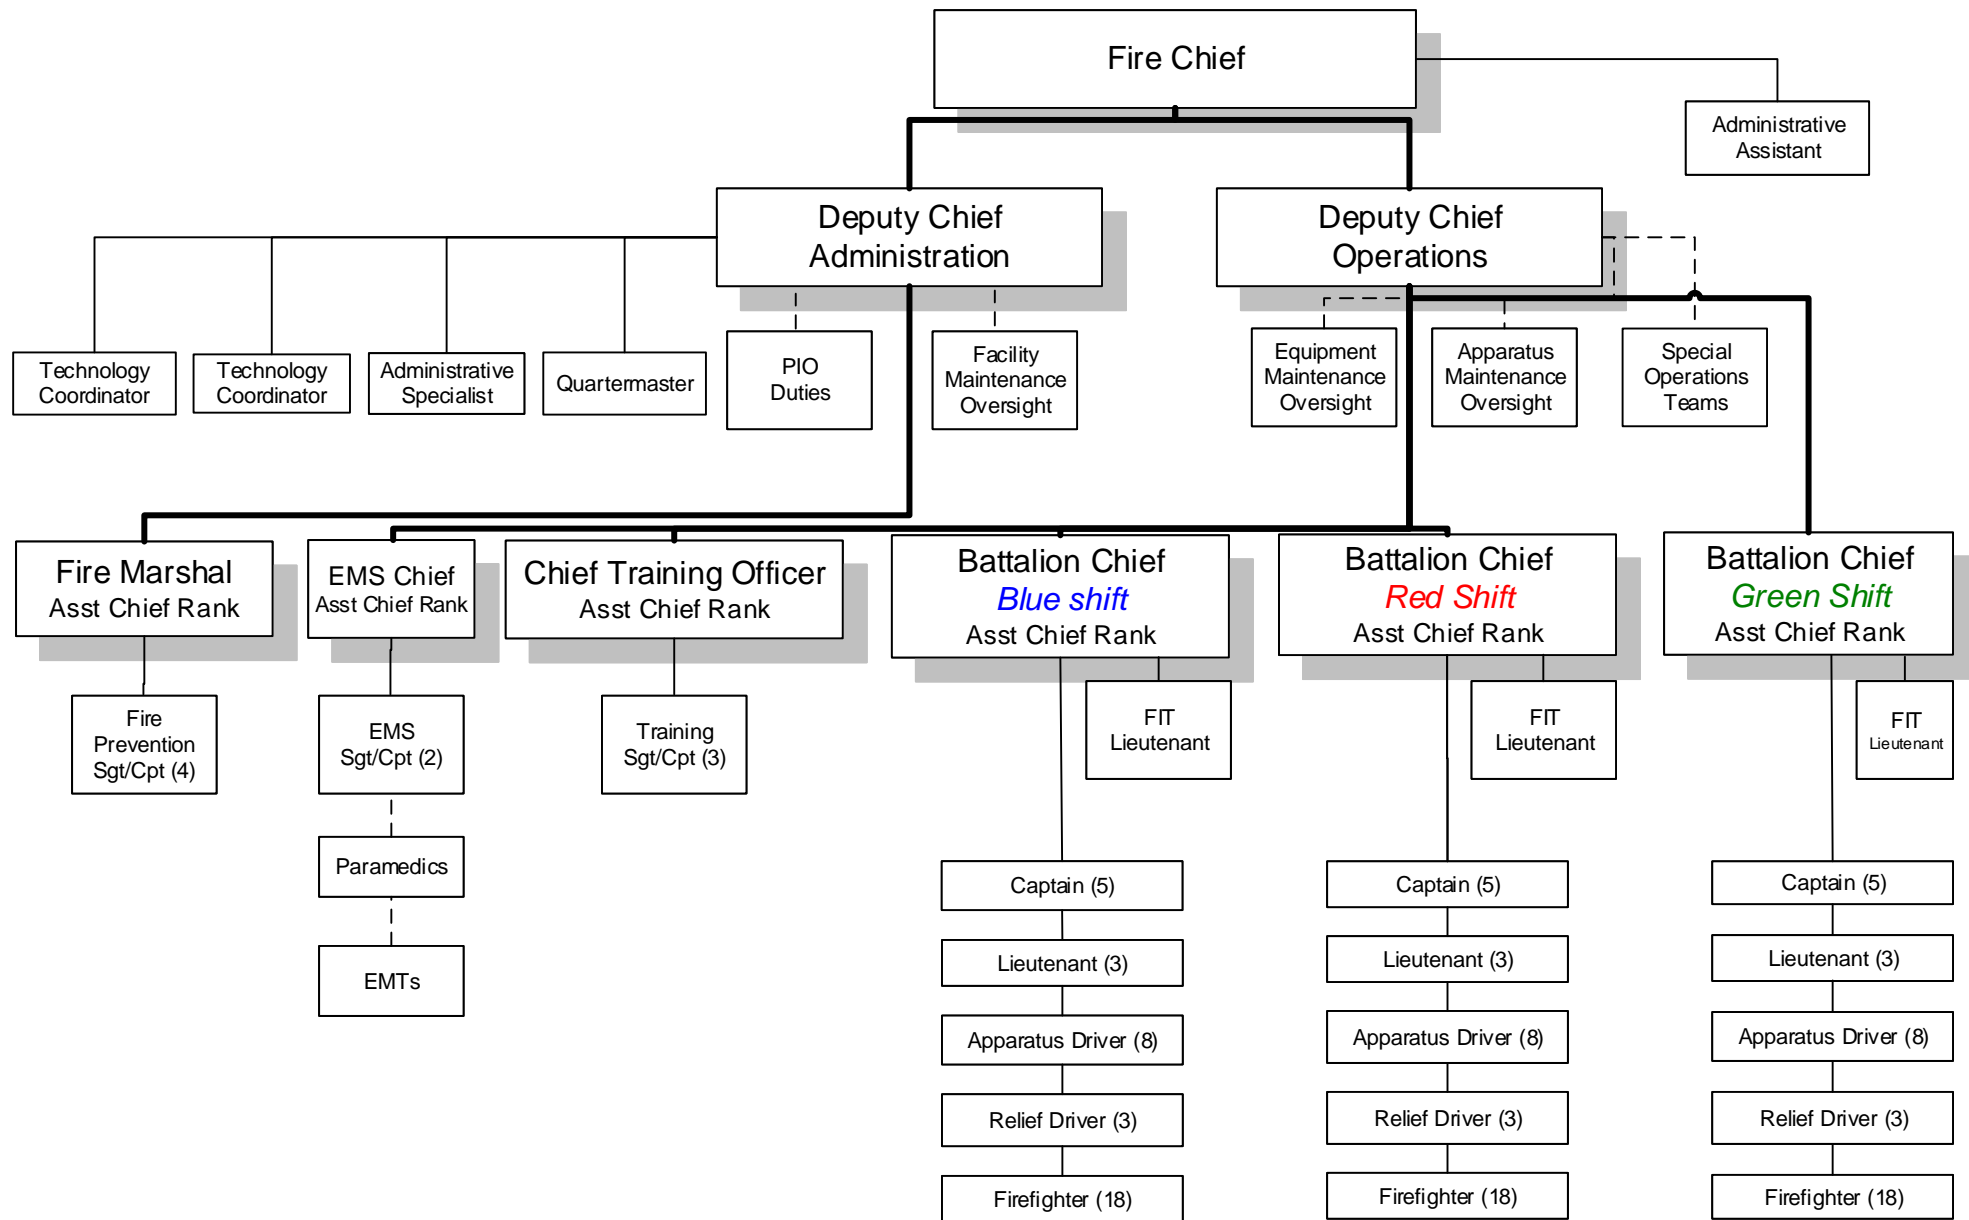

Organizational Charts

FY 2021-2022

Table of Contents

City Wide Departmental Chart.....	1
Assistant City Manager of Administration.....	2
Assistant City Manager of Operations.....	3
Building Services.....	4
City Manager.....	5
City Clerk (Administrative Services).....	6
Community Image.....	7
Court Services.....	8
Edmond Electric.....	9
Emergency Management.....	10
Engineering.....	11
Facility Maintenance.....	12
Field Services.....	13
Financial Services.....	14
Fire.....	15
Human Resources.....	16
Information Technology (IT).....	17
KickingBird Golf.....	18

Emergency Management

Facility Maintenance

Financial Services

Human Resources

Information Technologies

KickingBird Golf

Legal Services

Marketing and Public Relations