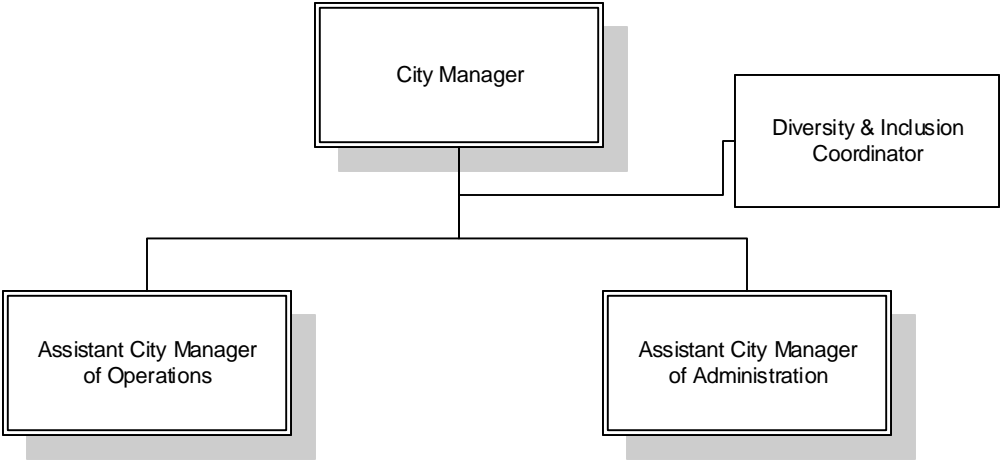

City Manager's Office