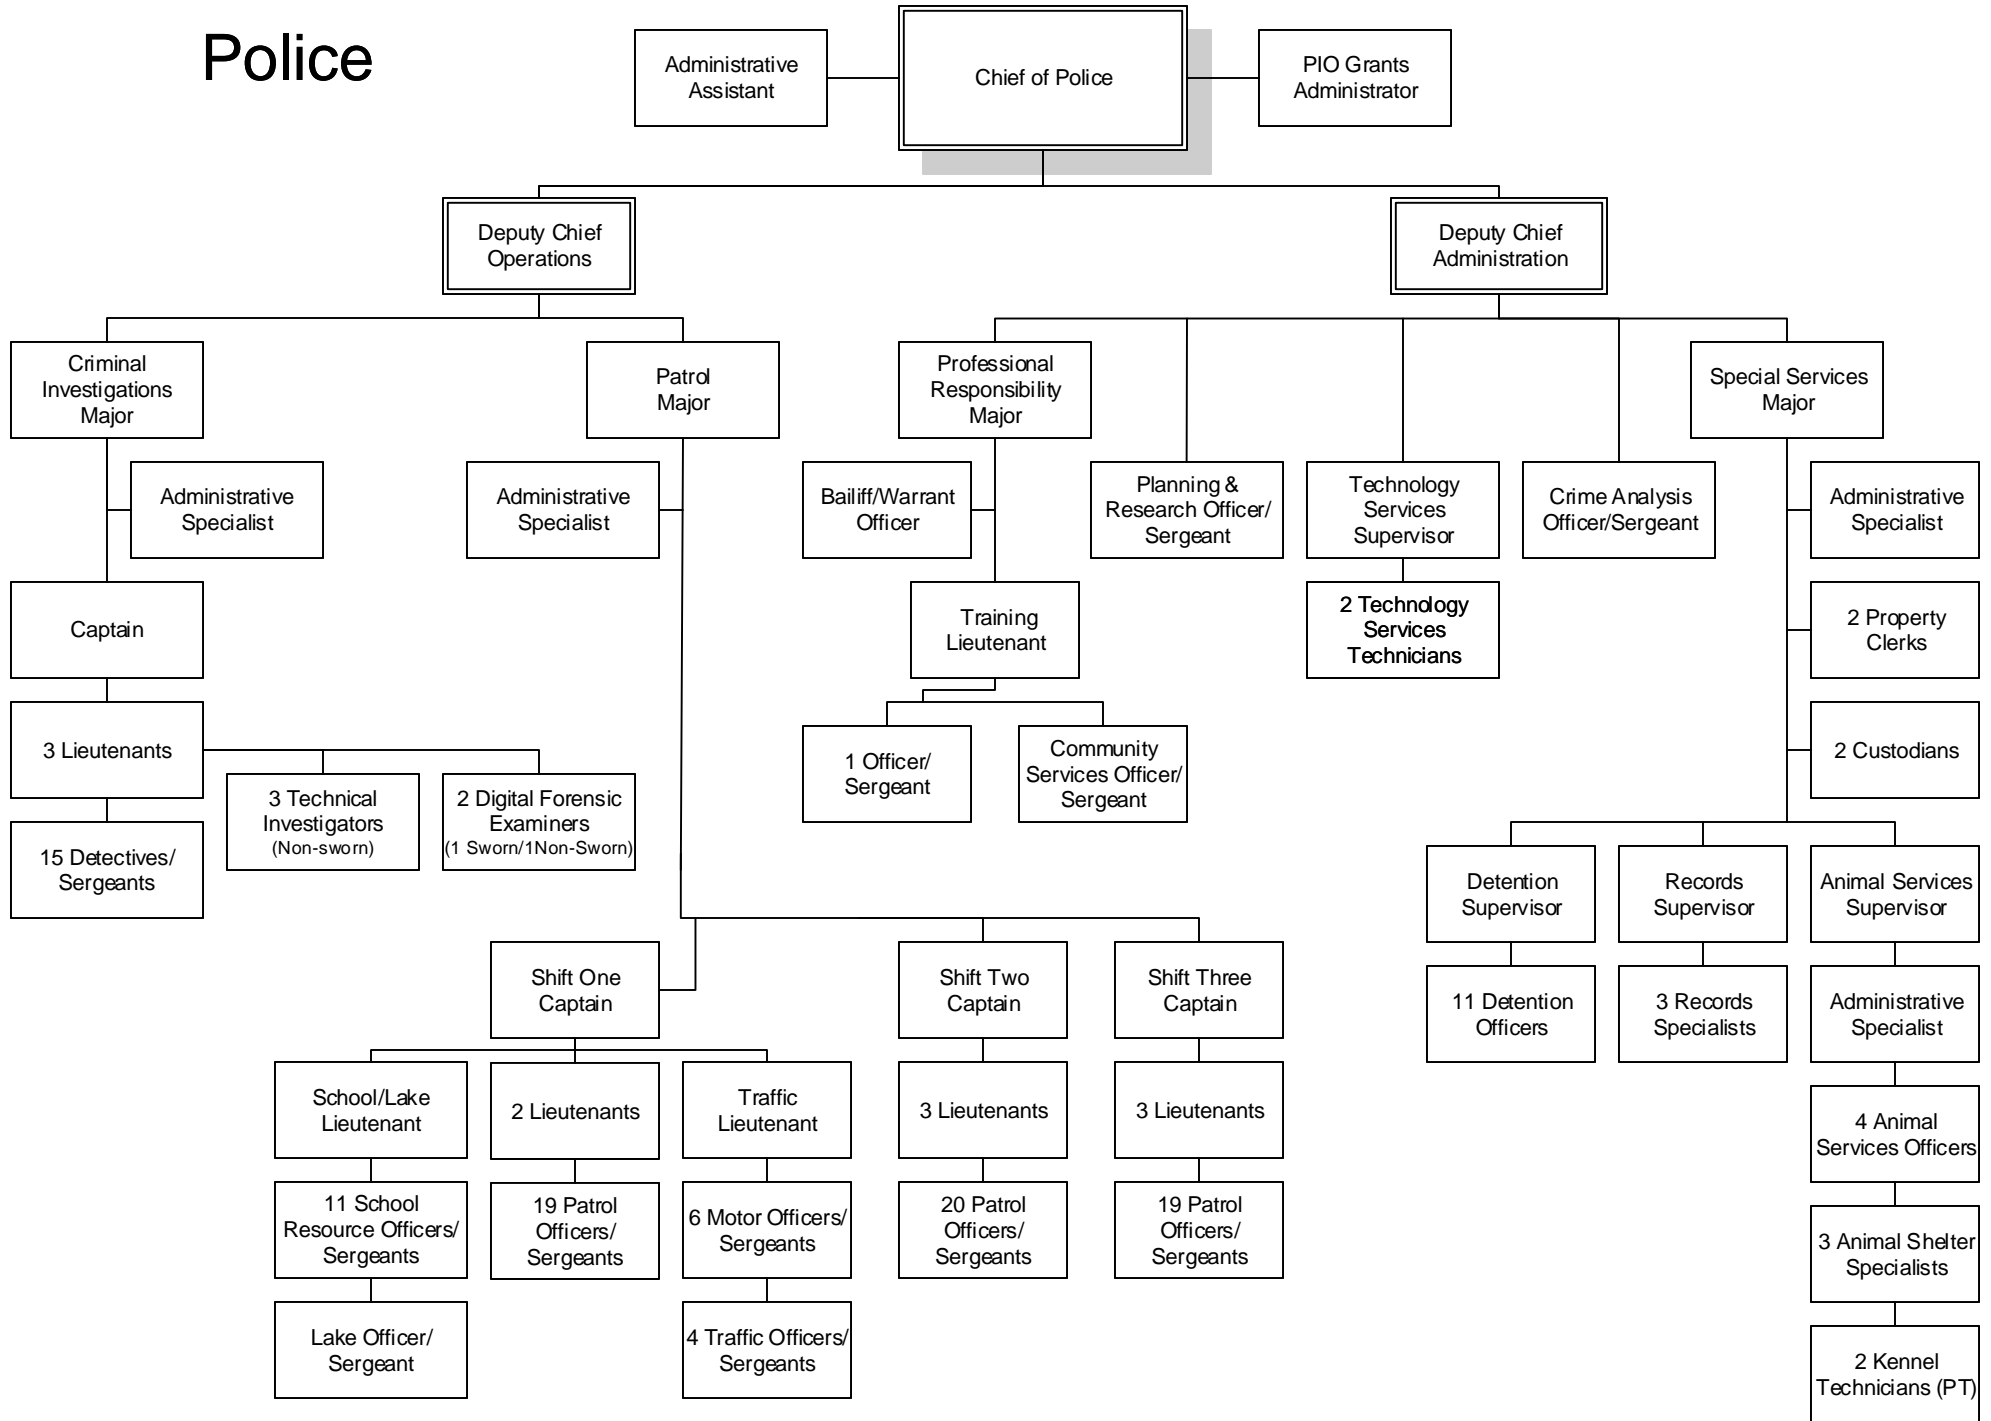

Organizational Charts

FY 2021-2022

Table of Contents

City Wide Departmental Chart.....	1
Assistant City Manager of Administration.....	2
Assistant City Manager of Operations.....	3
Building Services.....	4
City Manager.....	5
City Clerk (Administrative Services).....	6
Community Image.....	7
Court Services.....	8
Edmond Electric.....	9
Emergency Management.....	10
Engineering.....	11
Facility Maintenance.....	12
Field Services.....	13
Financial Services.....	14
Fire.....	15
Human Resources.....	16
Information Technology (IT).....	17
KickingBird Golf.....	18

Parks and Recreation Administration

Arcadia Lake

Senior Center

Planning/Zoning

Police

Public Safety Communications

Public Works

Public Works Administration

Risk Management

Solid Waste

Vehicle Maintenance/Fleet Services

Visit Edmond

Water Resources – Water Production

Central Warehouse