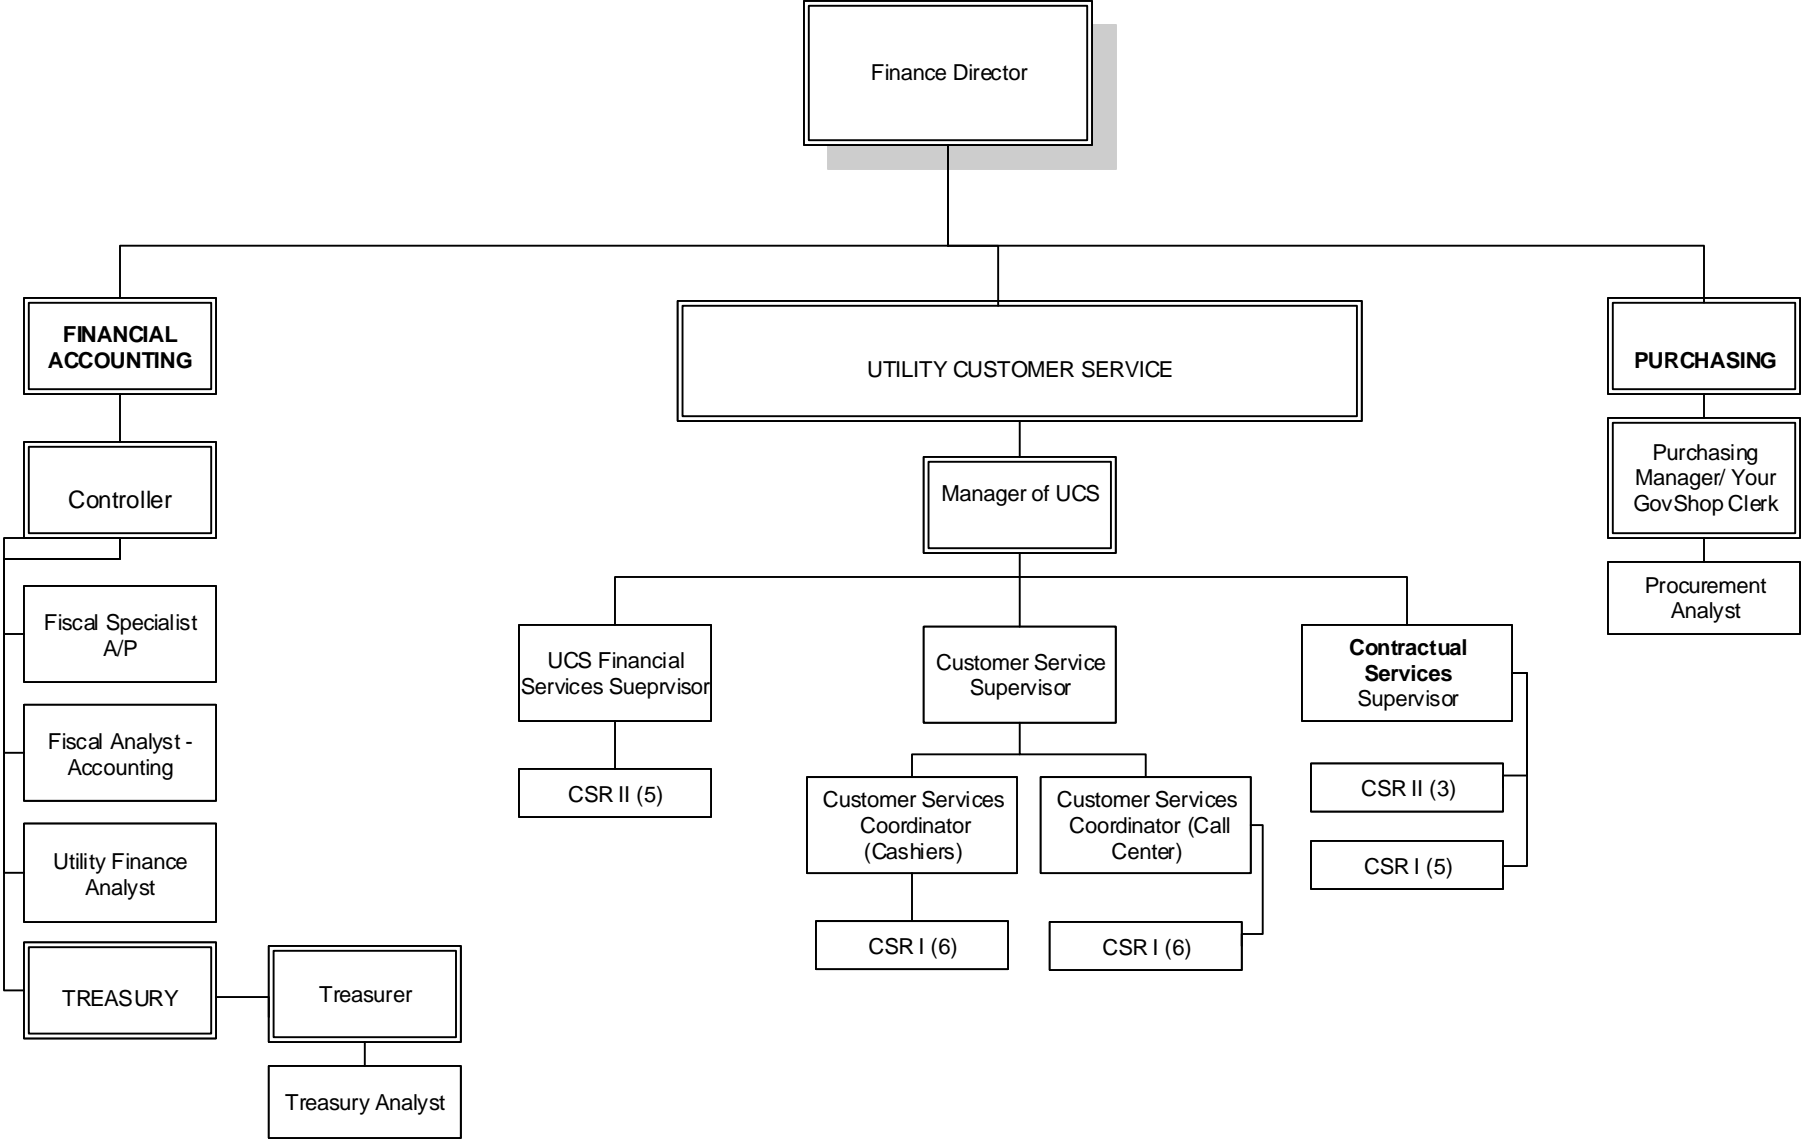

Financial Services