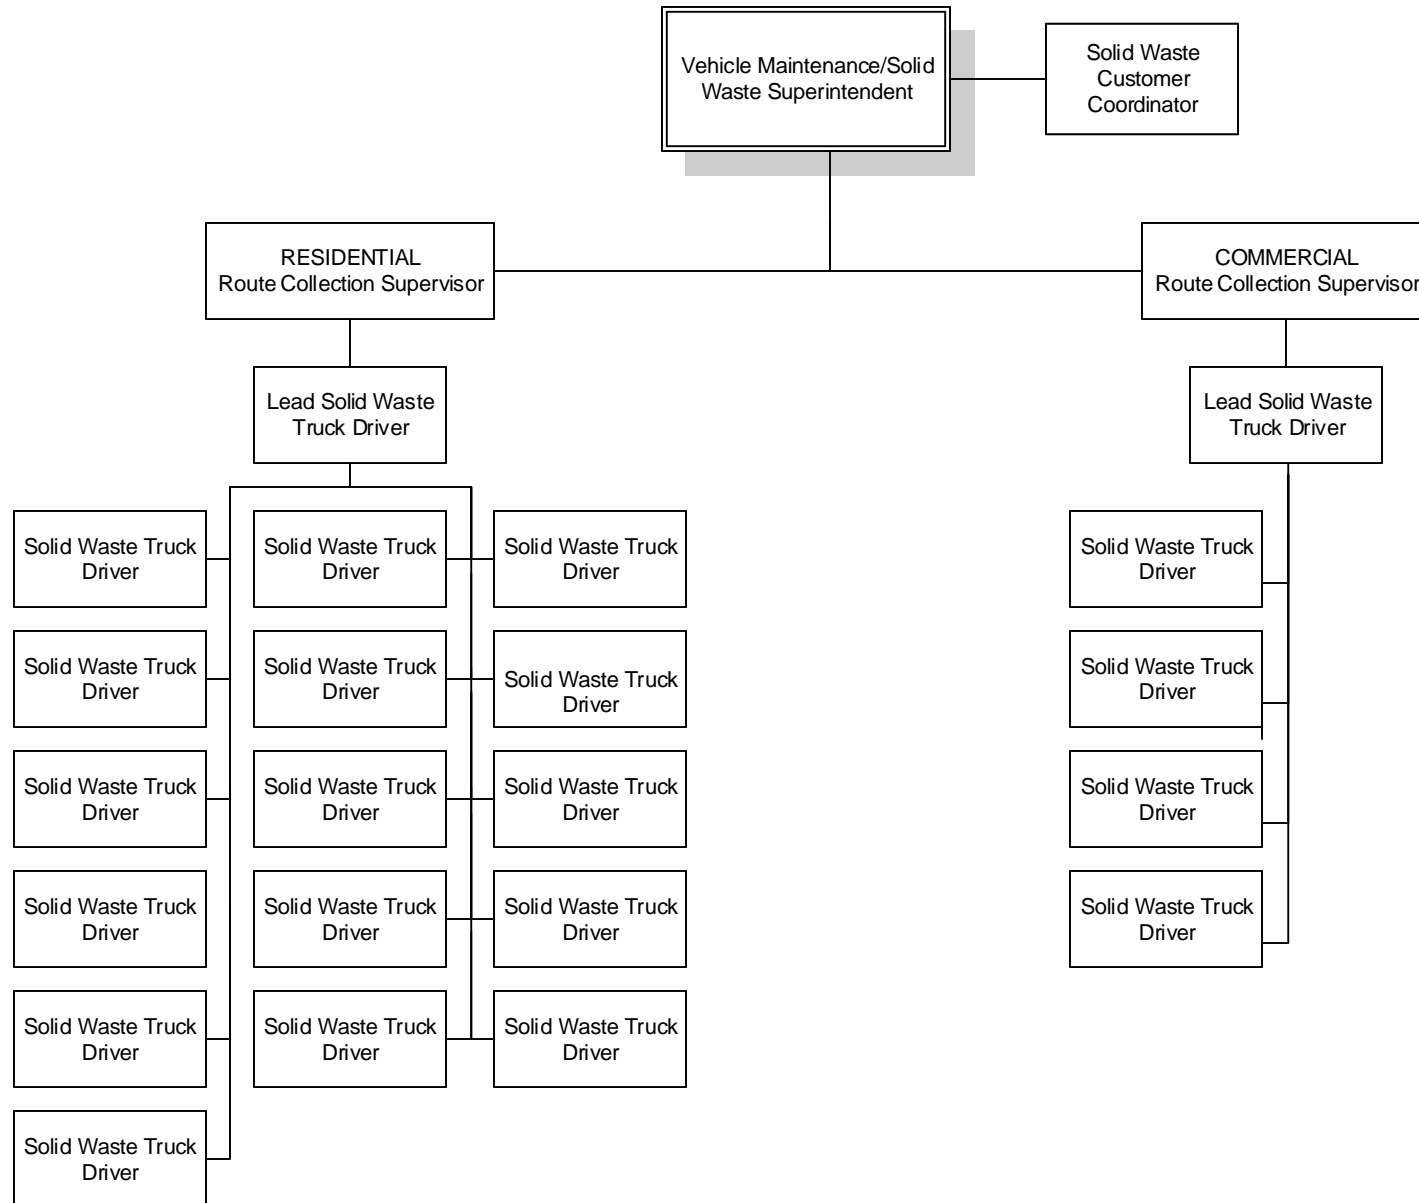

Organizational Charts

FY 2021-2022

Table of Contents

City Wide Departmental Chart.....	1
Assistant City Manager of Administration.....	2
Assistant City Manager of Operations.....	3
Building Services.....	4
City Manager.....	5
City Clerk (Administrative Services).....	6
Community Image.....	7
Court Services.....	8
Edmond Electric.....	9
Emergency Management.....	10
Engineering.....	11
Facility Maintenance.....	12
Field Services.....	13
Financial Services.....	14
Fire.....	15
Human Resources.....	16
Information Technology (IT).....	17
KickingBird Golf.....	18

Parks and Recreation Administration

Arcadia Lake

Senior Center

Planning/Zoning

Police

Public Safety Communications

Public Works

Public Works Administration

Risk Management

Solid Waste

Vehicle Maintenance/Fleet Services

Visit Edmond

Water Resources – Water Production

Central Warehouse