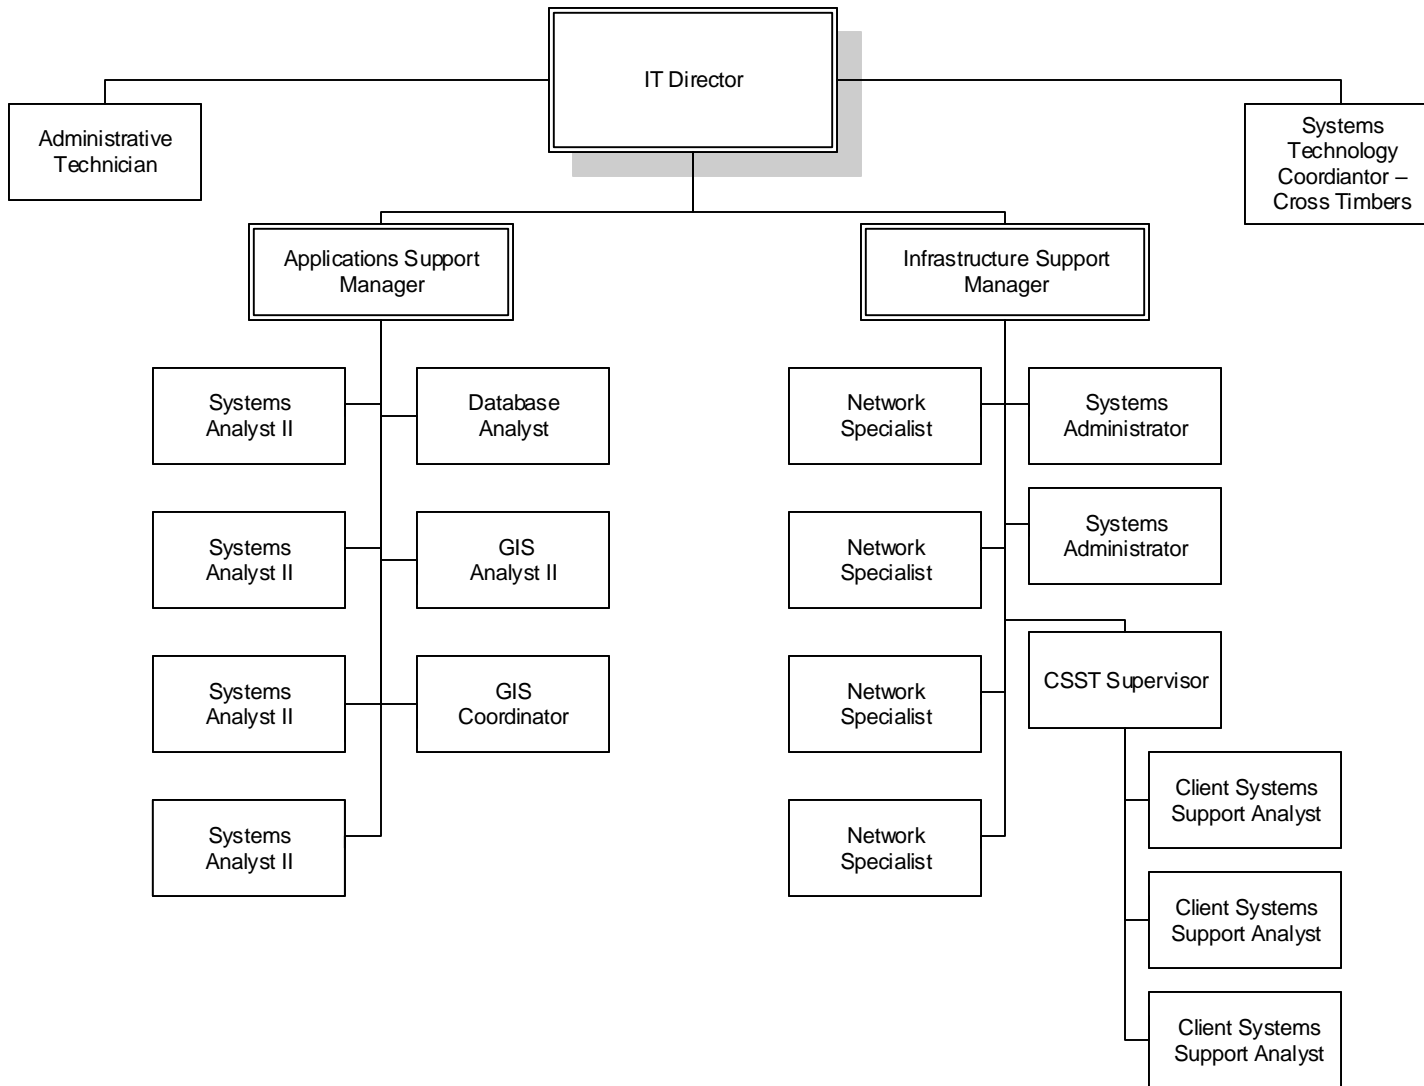

Organizational Charts

FY 2021-2022

Table of Contents

City Wide Departmental Chart.....	1
Assistant City Manager of Administration.....	2
Assistant City Manager of Operations.....	3
Building Services.....	4
City Manager.....	5
City Clerk (Administrative Services).....	6
Community Image.....	7
Court Services.....	8
Edmond Electric.....	9
Emergency Management.....	10
Engineering.....	11
Facility Maintenance.....	12
Field Services.....	13
Financial Services.....	14
Fire.....	15
Human Resources.....	16
Information Technology (IT).....	17
KickingBird Golf.....	18

Assistant City Manager - Administration

Assistant City Manager - Operations

City Manager's Office

Building & Fire Code Services

City Clerk

Community Image

Court Services

Edmond Electric

Emergency Management

Facility Maintenance

Financial Services

Human Resources

Information Technologies

KickingBird Golf

Legal Services

Marketing and Public Relations