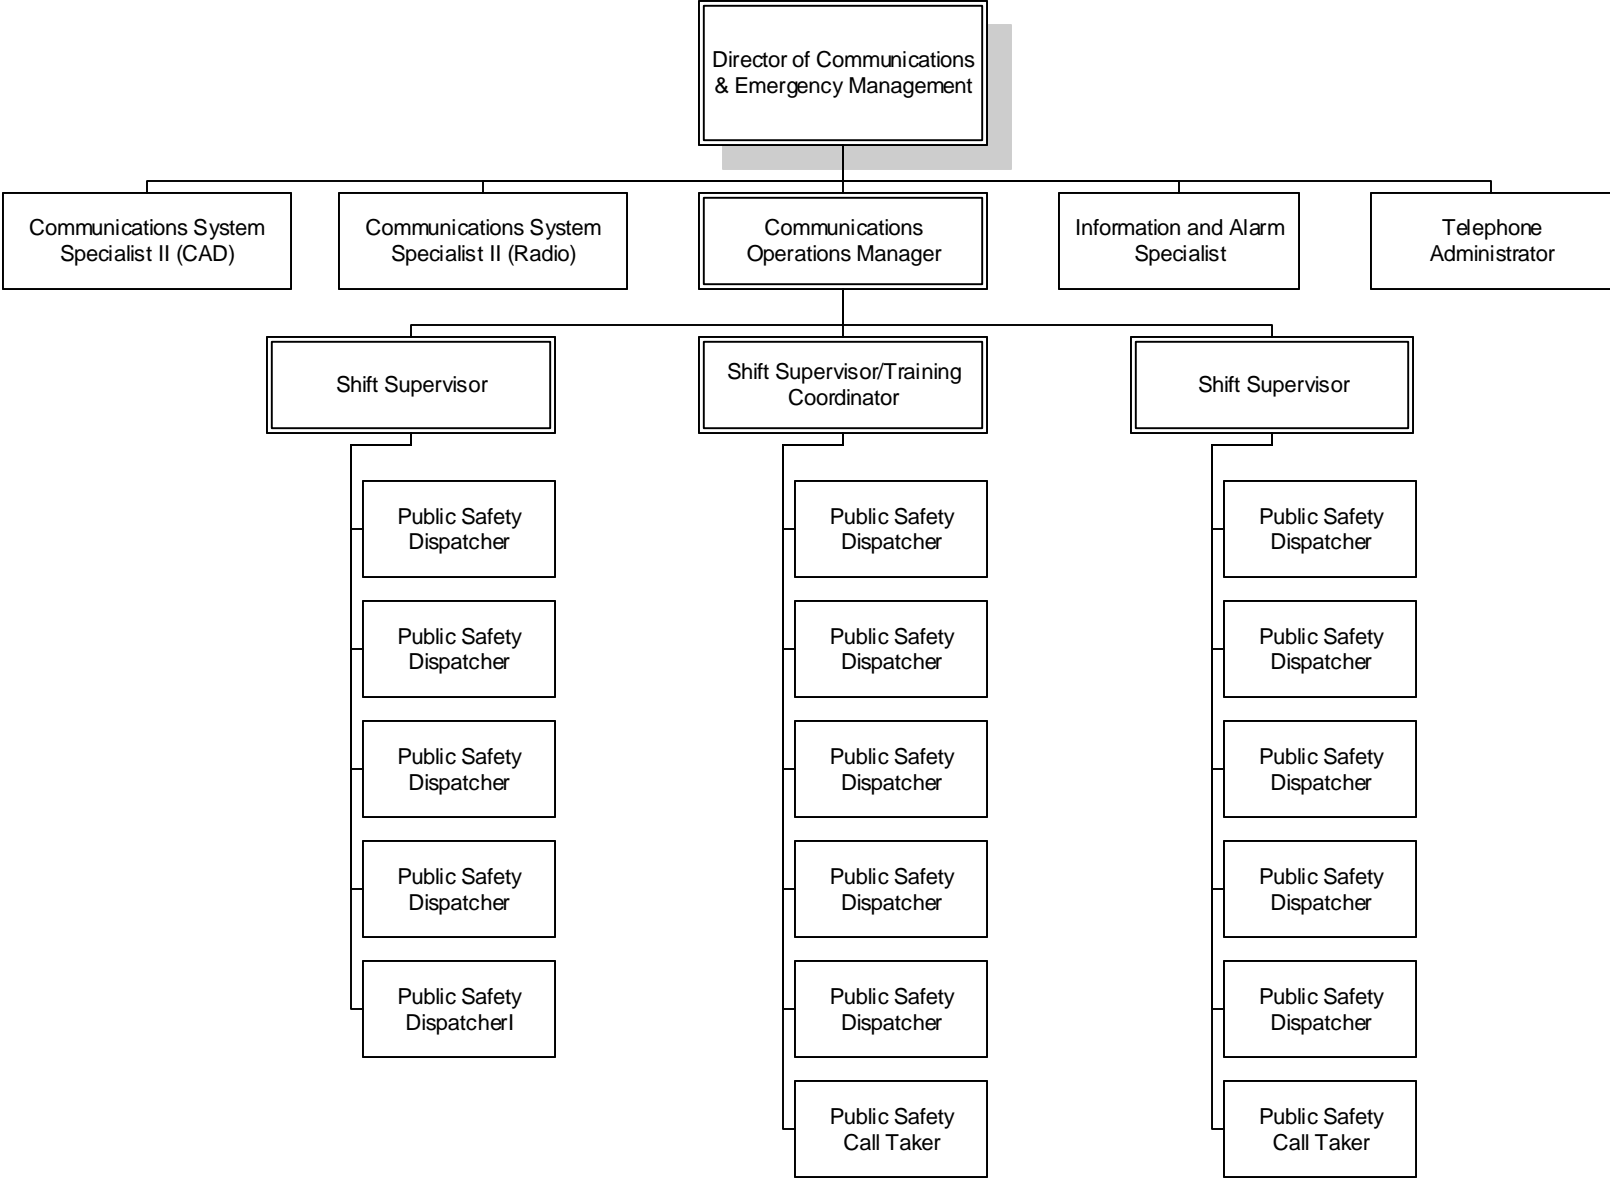

Organizational Charts

FY 2021-2022

Table of Contents

City Wide Departmental Chart.....	1
Assistant City Manager of Administration.....	2
Assistant City Manager of Operations.....	3
Building Services.....	4
City Manager.....	5
City Clerk (Administrative Services).....	6
Community Image.....	7
Court Services.....	8
Edmond Electric.....	9
Emergency Management.....	10
Engineering.....	11
Facility Maintenance.....	12
Field Services.....	13
Financial Services.....	14
Fire.....	15
Human Resources.....	16
Information Technology (IT).....	17
KickingBird Golf.....	18

Parks and Recreation Administration

Arcadia Lake

Senior Center

Planning/Zoning

Police

Public Safety Communications

Public Works

Public Works Administration

Risk Management

Solid Waste

Vehicle Maintenance/Fleet Services

Visit Edmond

Water Resources – Water Production

Central Warehouse