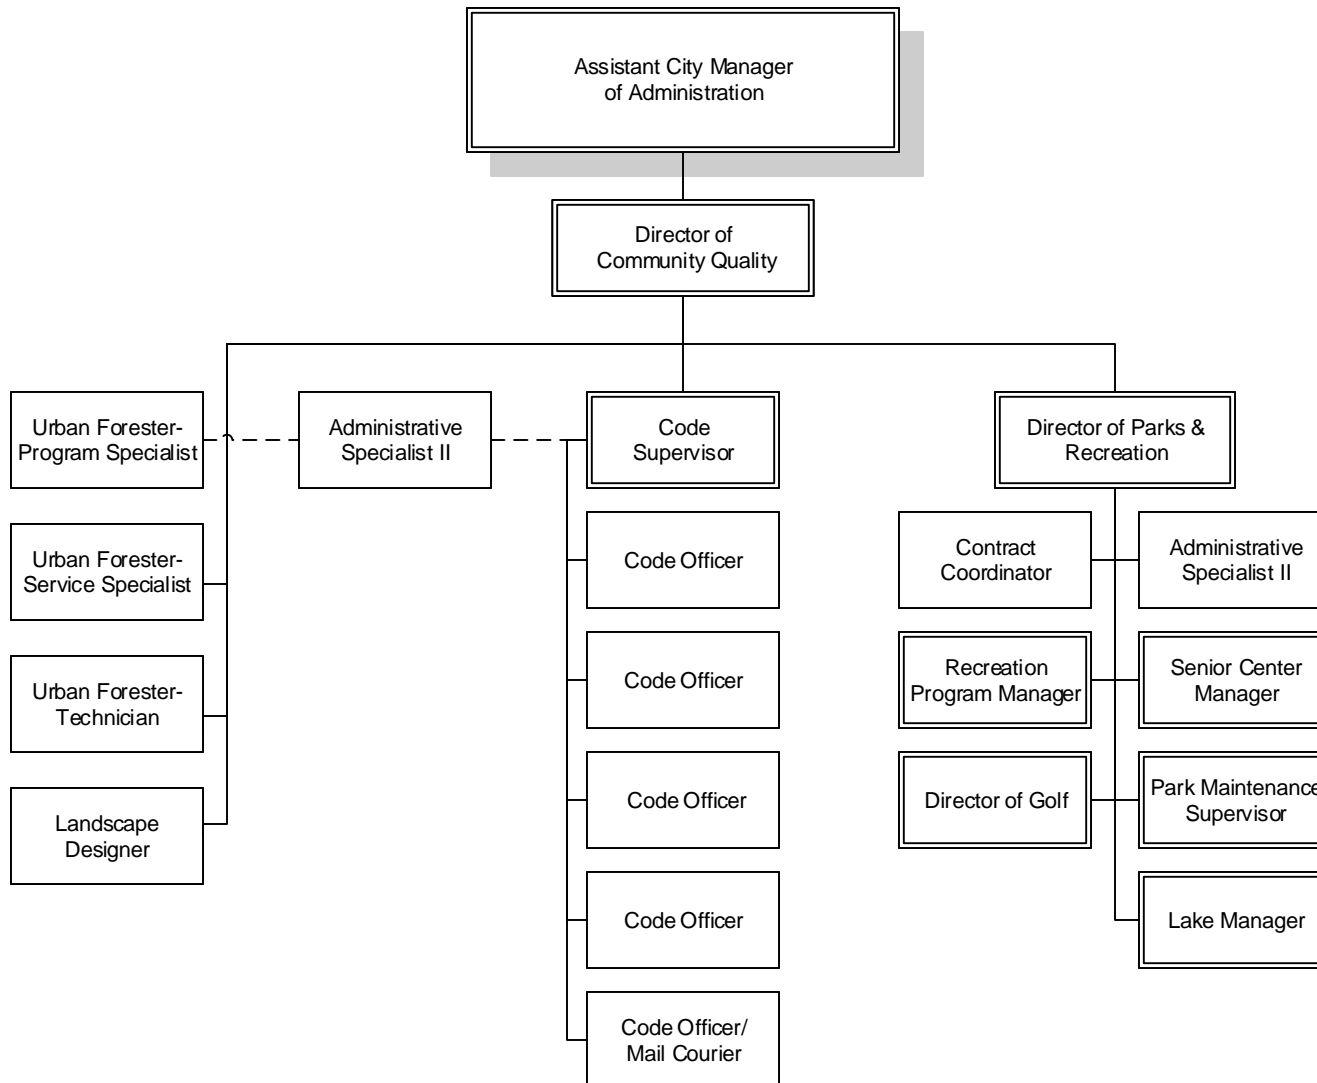

Organizational Charts

FY 2021-2022

Table of Contents

City Wide Departmental Chart.....	1
Assistant City Manager of Administration.....	2
Assistant City Manager of Operations.....	3
Building Services.....	4
City Manager.....	5
City Clerk (Administrative Services).....	6
Community Image.....	7
Court Services.....	8
Edmond Electric.....	9
Emergency Management.....	10
Engineering.....	11
Facility Maintenance.....	12
Field Services.....	13
Financial Services.....	14
Fire.....	15
Human Resources.....	16
Information Technology (IT).....	17
KickingBird Golf.....	18

Assistant City Manager - Administration

Assistant City Manager - Operations

City Manager's Office

Building & Fire Code Services

City Clerk

Community Image

Court Services

Edmond Electric